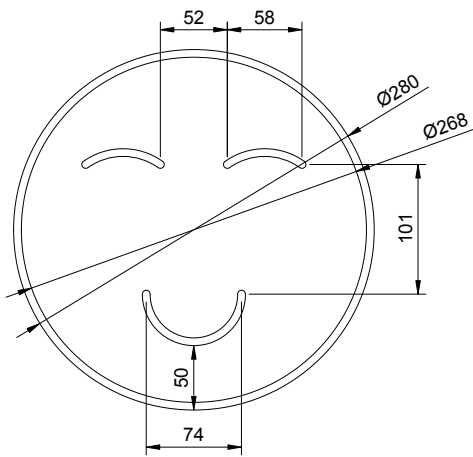

EMOJI 562 COSMETICS TRAY

ART. NO.: 8050562 | ROUND

TOP VIEW

FRONT VIEW

SECTION A-A

SPECIFICATIONS

MATERIAL

INFINITE[®] Solid Surfaces

AVAILABLE COLORS

PRODUCT SIZE

Dia 280 x H45mm

GROSS/NET WEIGHT

1.5kg / 1.1kg

ACCESSORIES LIST

9000090
Magic Sponge 1pc