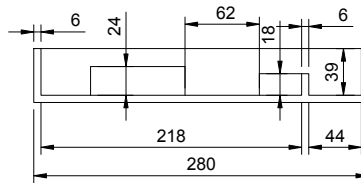

EMOJI 560 COSMETICS TRAY

ART. NO.: 8050560 | ROUND

TOP VIEW

FRONT VIEW

SECTION A-A

SPECIFICATIONS

MATERIAL

INFINITE[®] Solid Surfaces

AVAILABLE COLORS

PRODUCT SIZE

Dia 280 x H45mm

GROSS/NET WEIGHT

1.5kg / 1.2kg

ACCESSORIES LIST

9000090
Magic Sponge 1pc