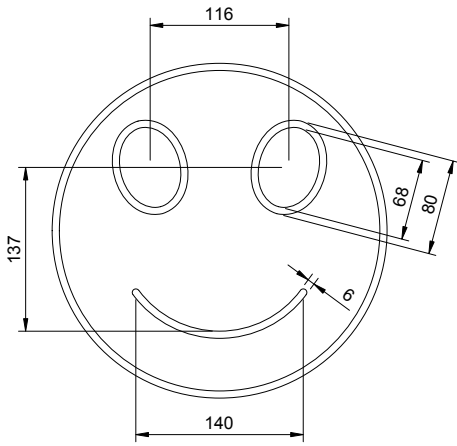

EMOJI 560 COSMETICS TRAY

ART. NO.: 8050560 | ROUND

TOP VIEW

FRONT VIEW

SECTION A-A

SPECIFICATIONS

MATERIAL

INFINITE[®] Solid Surfaces

AVAILABLE COLORS

PRODUCT SIZE

Dia 280 x H45mm

GROSS/NET WEIGHT

1.5kg / 1.2kg

ACCESSORIES LIST

9000090
Magic Sponge 1pc