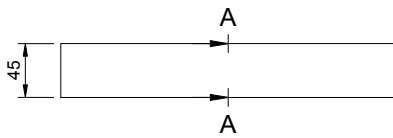

EMOJI 560 COSMETICS TRAY

ART. NO.: 8050560 | ROUND

TOP VIEW

FRONT VIEW

SECTION A-A

SPECIFICATIONS

MATERIAL

INFINITE[®] Solid Surfaces

AVAILABLE COLORS

PRODUCT SIZE

Dia 280 x H45mm

GROSS/NET WEIGHT

1.5kg / 1.2kg

ACCESSORIES LIST

9000090
Magic Sponge 1pc