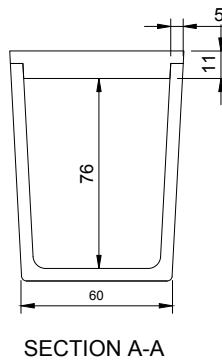

PLUTO 213 TOOTH BRUSH HOLDER

ART. NO.: 8050213 | ROUNDED SQUARE

SPECIFICATIONS

MATERIAL

INFINITE® Solid Surfaces

AVAILABLE COLORS

PRODUCT SIZE

L69 x W69 x H92mm

GROSS/NET WEIGHT

1.0kg / 0.3kg