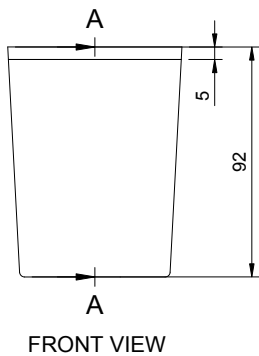

PLUTO 213 TOOTH BRUSH HOLDER

ART. NO.: 8050213 | ROUNDED SQUARE