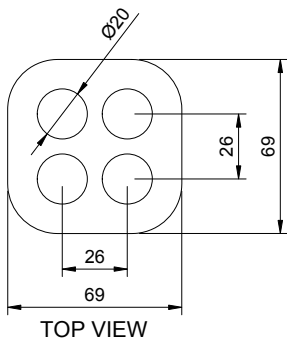

# PLUTO 213 TOOTH BRUSH HOLDER

ART. NO.: 8050213 | ROUNDED SQUARE

### PRODUCT SIZE

L69 x W69 x H92mm