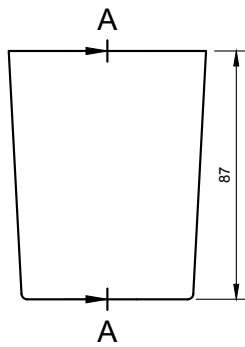

PLUTO 212 CUP

ART. NO.: 8050212 | ROUNDED SQUARE

TOP VIEW

FRONT VIEW

SECTION A-A

SPECIFICATIONS

MATERIAL

INFINITE[®] Solid Surfaces

AVAILABLE COLORS

PRODUCT SIZE

L69 x W69 x H87mm

GROSS/NET WEIGHT

1.0kg / 0.3kg

ACCESSORIES LIST

9000090
 Magic Sponge 1pc