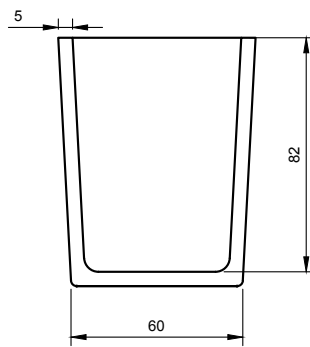

PLUTO 212 CUP

ART. NO.: 8050212 | ROUNDED SQUARE

TOP VIEW

FRONT VIEW

SECTION A-A

SPECIFICATIONS

MATERIAL

INFINITE[®] Solid Surfaces

AVAILABLE COLORS

PRODUCT SIZE

L69 x W69 x H87mm

GROSS/NET WEIGHT

1.0kg / 0.3kg

ACCESSORIES LIST

9000090
 Magic Sponge 1pc