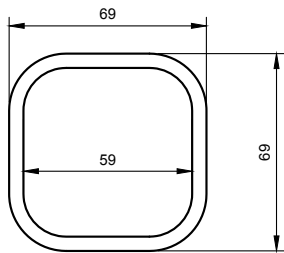

PLUTO 212 CUP

ART. NO.: 8050212 | ROUNDED SQUARE

TOP VIEW

FRONT VIEW

SECTION A-A

SPECIFICATIONS

MATERIAL

INFINITE[®] Solid Surfaces

AVAILABLE COLORS

PRODUCT SIZE

L69 x W69 x H87mm

GROSS/NET WEIGHT

1.0kg / 0.3kg

ACCESSORIES LIST

9000090
 Magic Sponge 1pc