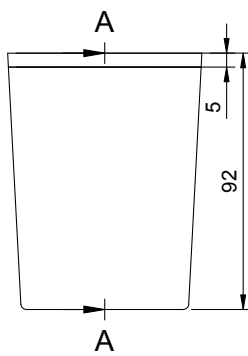

PLUTO 211 COTTON SWAB CASE

ART. NO.: 8050211 | ROUNDED SQUARE

TOP VIEW

FRONT VIEW

SECTION A-A

SPECIFICATIONS

MATERIAL

INFINITE[®] Solid Surfaces

AVAILABLE COLORS

PRODUCT SIZE

L69 x W69 x H92mm

GROSS/NET WEIGHT

1.0kg / 0.3kg

ACCESSORIES LIST

9000090
Magic Sponge 1pc