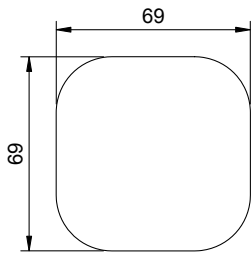

PLUTO 211 COTTON SWAB CASE

ART. NO.: 8050211 | ROUNDED SQUARE

TOP VIEW

FRONT VIEW

SECTION A-A

SPECIFICATIONS

MATERIAL

INFINITE[®] Solid Surfaces

AVAILABLE COLORS

PRODUCT SIZE

L69 x W69 x H92mm

GROSS/NET WEIGHT

1.0kg / 0.3kg

ACCESSORIES LIST

9000090
Magic Sponge 1pc