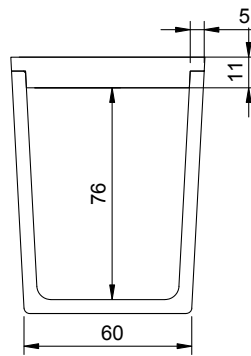

PLUTO 211 COTTON SWAB CASE

ART. NO.: 8050211 | ROUNDED SQUARE

TOP VIEW

FRONT VIEW

SECTION A-A

SPECIFICATIONS

MATERIAL

INFINITE[®] Solid Surfaces

AVAILABLE COLORS

PRODUCT SIZE

L69 x W69 x H92mm

GROSS/NET WEIGHT

1.0kg / 0.3kg

ACCESSORIES LIST

9000090
Magic Sponge 1pc