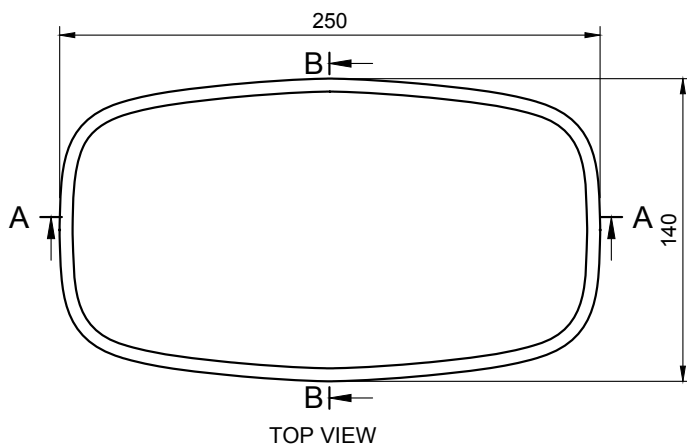

PLUTO 201 COSMETICS TRAY

ART. NO.: 8050201 | ROUNDED RECTANGLE

SPECIFICATIONS

MATERIAL

INFINITE[®] Solid Surfaces

AVAILABLE COLORS

PRODUCT SIZE

L250 x W140 x H12mm