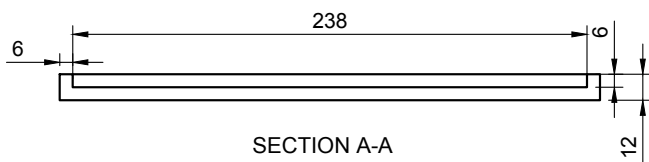

PLUTO 201 COSMETICS TRAY

ART. NO.: 8050201 | ROUNDED RECTANGLE

SPECIFICATIONS

MATERIAL

INFINITE[®] Solid Surfaces

AVAILABLE COLORS

PRODUCT SIZE

L250 x W140 x H12mm

GROSS/NET WEIGHT

1.0kg / 0.4kg

ACCESSORIES LIST

9000090
Magic Sponge 1pc