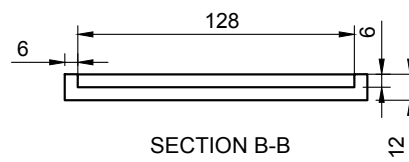

PLUTO 201 COSMETICS TRAY

ART. NO.: 8050201 | ROUNDED RECTANGLE

SPECIFICATIONS

MATERIAL

INFINITE[®] Solid Surfaces

AVAILABLE COLORS

PRODUCT SIZE

L250 x W140 x H12mm