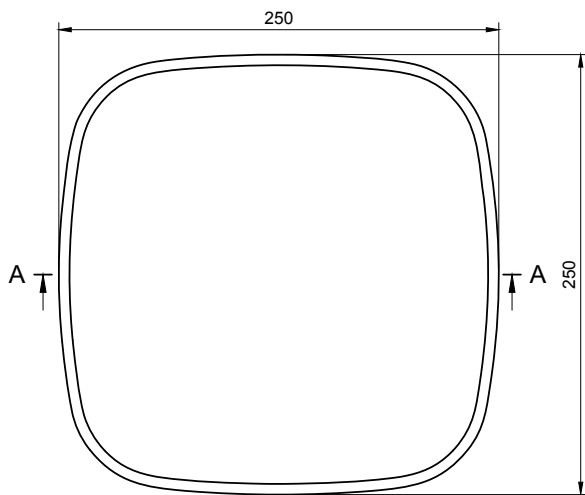

PLUTO 199 COSMETICS TRAY

ART. NO.: 8050199 | ROUND SQUARE

TOP VIEW

FRONT VIEW

SECTION A-A

SPECIFICATIONS

MATERIAL

INFINITE[®] Solid Surfaces

AVAILABLE COLORS

PRODUCT SIZE

L250 x W250 x H12mm

GROSS/NET WEIGHT

1.0kg / 0.7kg

ACCESSORIES LIST

9000090
Magic Sponge 1pc