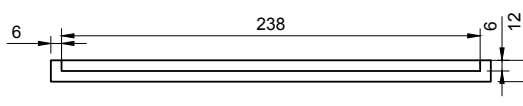

PLUTO 199 COSMETICS TRAY

ART. NO.: 8050199 | ROUND SQUARE

TOP VIEW

FRONT VIEW

SECTION A-A

SPECIFICATIONS

MATERIAL

INFINITE[®] Solid Surfaces

AVAILABLE COLORS

PRODUCT SIZE

L250 x W250 x H12mm

GROSS/NET WEIGHT

1.0kg / 0.7kg

ACCESSORIES LIST

9000090
Magic Sponge 1pc