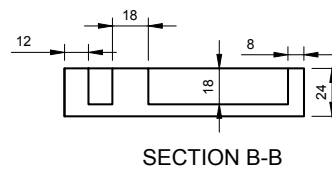

193 COSMETICS TRAY W/MIRROR

ART. NO.: 8050193 | ROUNDED RECTANGLE

SPECIFICATIONS

MATERIAL

INFINITE[®] Solid Surfaces

AVAILABLE COLORS

PRODUCT SIZE

L250 x D120 x H266mm