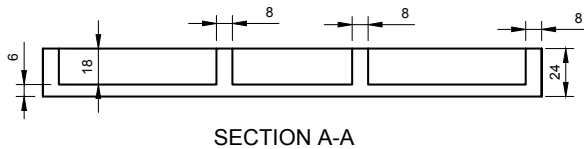

193 COSMETICS TRAY W/MIRROR

ART. NO.: 8050193 | ROUNDED RECTANGLE

SPECIFICATIONS

MATERIAL

INFINITE[®] Solid Surfaces

AVAILABLE COLORS

PRODUCT SIZE

L250 x D120 x H266mm