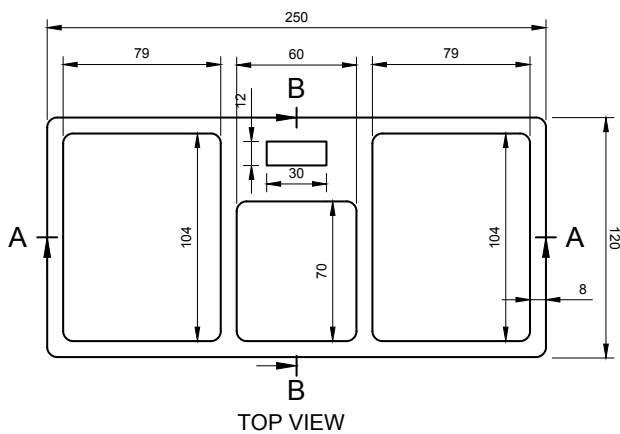

193 COSMETICS TRAY W/MIRROR

ART. NO.: 8050193 | ROUNDED RECTANGLE

SPECIFICATIONS

MATERIAL

INFINITE[®] Solid Surfaces

AVAILABLE COLORS

PRODUCT SIZE

L250 x D120 x H266mm