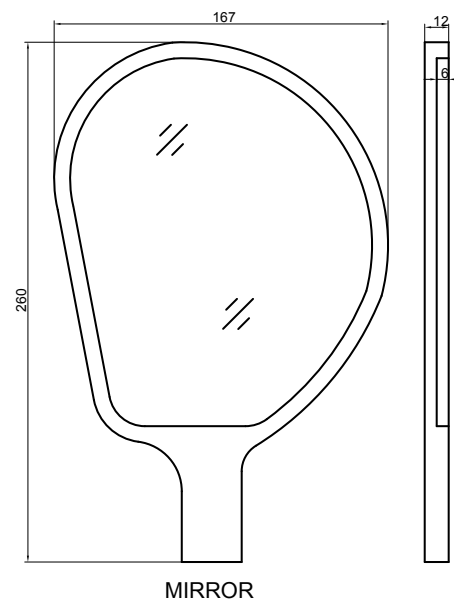

193 COSMETICS TRAY W/MIRROR

ART. NO.: 8050193 | ROUNDED RECTANGLE

SPECIFICATIONS

MATERIAL

INFINITE[®] Solid Surfaces

AVAILABLE COLORS

PRODUCT SIZE

L250 x D120 x H266mm

GROSS/NET WEIGHT

1.5kg / 1.2kg

ACCESSORIES LIST

9000090
Magic Sponge 1pc