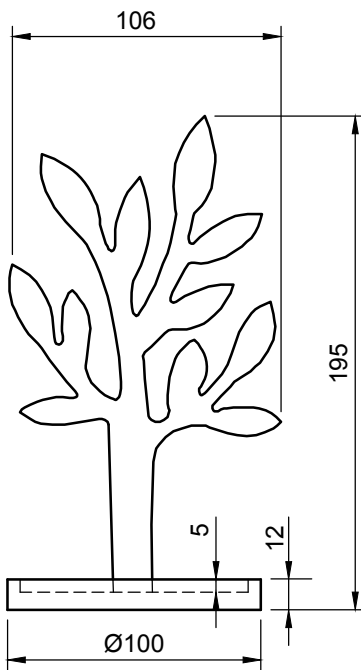

140 ACCESSORIES TREE

ART. NO.: 8050140 | TREE

FRONT VIEW

TOP VIEW

SPECIFICATIONS

MATERIAL

INFINITE[®] Solid Surfaces

AVAILABLE COLORS

PRODUCT SIZE

L106 x W100 x H195mm

GROSS/NET WEIGHT

1.0kg / 0.3kg

ACCESSORIES LIST

9000090
Magic Sponge 1pc