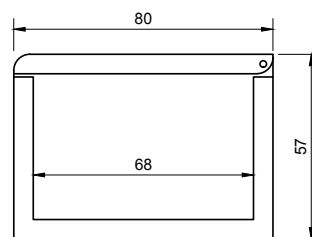

139 GLASSES BOX

ART. NO.: 8050139 | ROUNDED RECTANGLE

TOP VIEW

SECTION A-A

SECTION B-B

SPECIFICATIONS

MATERIAL

INFINITE[®] Solid Surfaces

AVAILABLE COLORS

PRODUCT SIZE

L170 x W80 x H57mm

GROSS/NET WEIGHT

1.0kg / 0.5kg

ACCESSORIES LIST

9000090
Magic Sponge 1pc