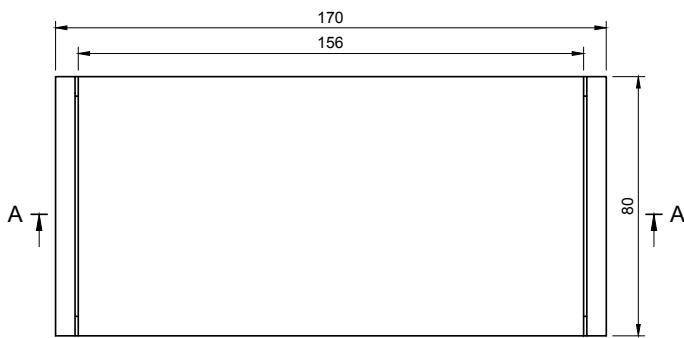

139 GLASSES BOX

ART. NO.: 8050139 | ROUNDED RECTANGLE

TOP VIEW

SECTION A-A

SECTION B-B

SPECIFICATIONS

MATERIAL

INFINITE[®] Solid Surfaces

AVAILABLE COLORS

PRODUCT SIZE

L170 x W80 x H57mm

GROSS/NET WEIGHT

1.0kg / 0.5kg

ACCESSORIES LIST

9000090
Magic Sponge 1pc