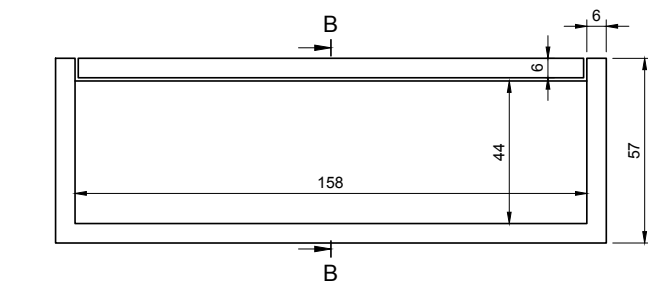

139 GLASSES BOX

ART. NO.: 8050139 | ROUNDED RECTANGLE

TOP VIEW

SECTION A-A

SECTION B-B

SPECIFICATIONS

MATERIAL

INFINITE[®] Solid Surfaces

AVAILABLE COLORS

PRODUCT SIZE

L170 x W80 x H57mm

GROSS/NET WEIGHT

1.0kg / 0.5kg

ACCESSORIES LIST

9000090
Magic Sponge 1pc