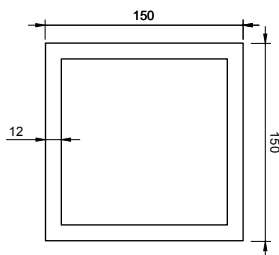

138 LAMP SHADE

ART.NO.: 8050138 | RECTANGLE

TOP

FRONT VIEW

BOTTOM VIEW

BASE

TOP VIEW

SECTION A-A

SPECIFICATIONS

MATERIAL

INFINITE[®] Solid Surfaces

AVAILABLE COLORS

PRODUCT SIZE

L150 x W150 x H208mm

GROSS/NET WEIGHT

3.0kg / 2.5kg