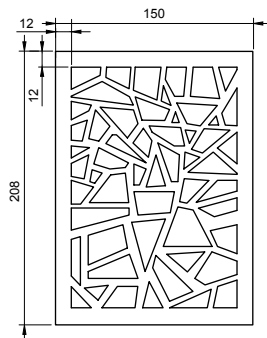

138 LAMP SHADE

ART.NO.: 8050138 | RECTANGLE

TOP

FRONT VIEW

BOTTOM VIEW

BASE

TOP VIEW

SECTION A-A

SPECIFICATIONS

MATERIAL

INFINITE[®] Solid Surfaces

AVAILABLE COLORS

PRODUCT SIZE

L150 x W150 x H208mm

GROSS/NET WEIGHT

3.0kg / 2.5kg