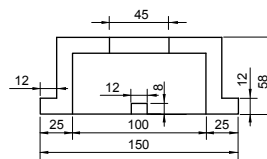

138 LAMP SHADE

ART.NO.: 8050138 | RECTANGLE

TOP

FRONT VIEW

BOTTOM VIEW

BASE

TOP VIEW

SECTION A-A

SPECIFICATIONS

MATERIAL

INFINITE[®] Solid Surfaces

AVAILABLE COLORS

PRODUCT SIZE

L150 x W150 x H208mm

GROSS/NET WEIGHT

3.0kg / 2.5kg