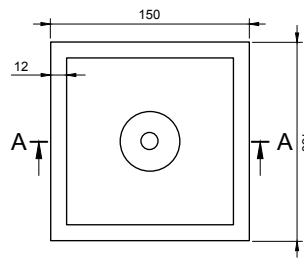

138 LAMP SHADE

ART.NO.: 8050138 | RECTANGLE

TOP

FRONT VIEW

BOTTOM VIEW

BASE

TOP VIEW

SECTION A-A

SPECIFICATIONS

MATERIAL

INFINITE[®] Solid Surfaces

AVAILABLE COLORS

PRODUCT SIZE

L150 x W150 x H208mm

GROSS/NET WEIGHT

3.0kg / 2.5kg