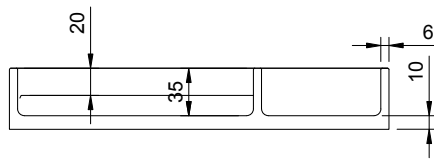

GEO 137 COSMETICS TRAY

ART. NO.: 8050137 | ROUND

TOP VIEW

FRONT VIEW

SECTION A-A

SPECIFICATIONS

MATERIAL

INFINITE[®] Solid Surfaces

AVAILABLE COLORS

PRODUCT SIZE

Dia 280 x H45mm

GROSS/NET WEIGHT

2.5kg / 2.0kg

ACCESSORIES LIST

9000090
Magic Sponge 1pc