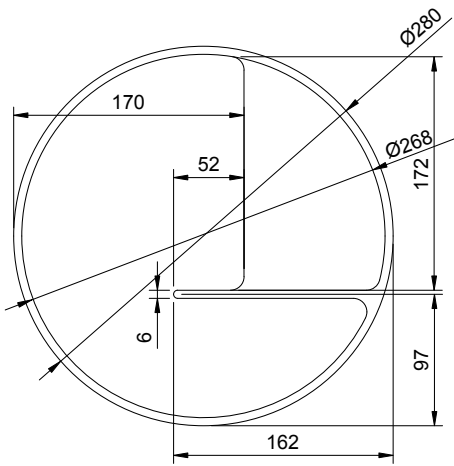

GEO 137 COSMETICS TRAY

ART. NO.: 8050137 | ROUND

TOP VIEW

FRONT VIEW

SECTION A-A

SPECIFICATIONS

MATERIAL

INFINITE[®] Solid Surfaces

AVAILABLE COLORS

PRODUCT SIZE

Dia 280 x H45mm

GROSS/NET WEIGHT

2.5kg / 2.0kg

ACCESSORIES LIST

9000090
Magic Sponge 1pc