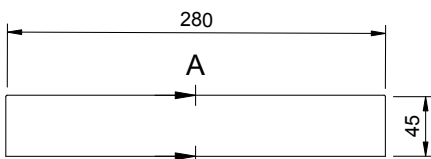

GEO 137 COSMETICS TRAY

ART. NO.: 8050137 | ROUND

TOP VIEW

FRONT VIEW

SECTION A-A

SPECIFICATIONS

MATERIAL

INFINITE[®] Solid Surfaces

AVAILABLE COLORS

PRODUCT SIZE

Dia 280 x H45mm

GROSS/NET WEIGHT

2.5kg / 2.0kg

ACCESSORIES LIST

9000090
Magic Sponge 1pc