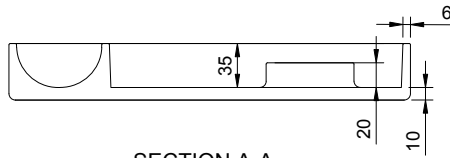

GEO 136 COSMETICS TRAY

ART. NO.: 8050136 | ROUNDED RECTANGLE

TOP VIEW

FRONT VIEW

SECTION A-A

SPECIFICATIONS

MATERIAL

INFINITE[®] Solid Surfaces

AVAILABLE COLORS

PRODUCT SIZE

L220 x W320 x H45mm

GROSS/NET WEIGHT

2.5kg / 2.1kg

ACCESSORIES LIST

9000090
Magic Sponge 1pc