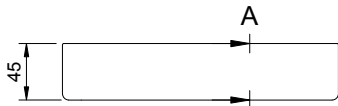

GEO 136 COSMETICS TRAY

ART. NO.: 8050136 | ROUNDED RECTANGLE

TOP VIEW

FRONT VIEW

SECTION A-A

SPECIFICATIONS

MATERIAL

INFINITE[®] Solid Surfaces

AVAILABLE COLORS

PRODUCT SIZE

L220 x W320 x H45mm

GROSS/NET WEIGHT

2.5kg / 2.1kg

ACCESSORIES LIST

9000090
Magic Sponge 1pc