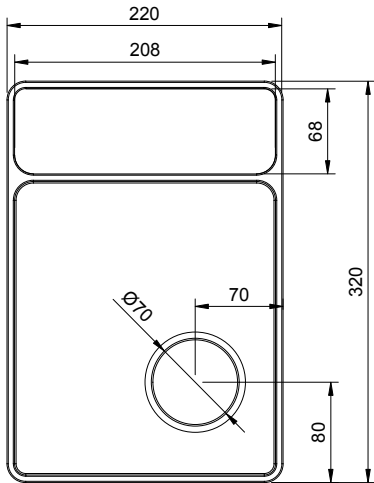

GEO 136 COSMETICS TRAY

ART. NO.: 8050136 | ROUNDED RECTANGLE

TOP VIEW

FRONT VIEW

SECTION A-A

SPECIFICATIONS

MATERIAL

INFINITE[®] Solid Surfaces

AVAILABLE COLORS

PRODUCT SIZE

L220 x W320 x H45mm

GROSS/NET WEIGHT

2.5kg / 2.1kg

ACCESSORIES LIST

9000090
Magic Sponge 1pc