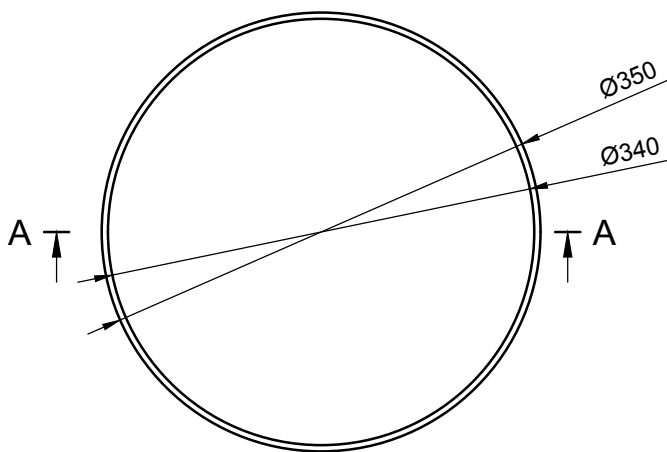

# 135 ROUND TRAY

ART. NO.: 8050135 | ROUND

TOP VIEW

SECTION A-A

### PRODUCT SIZE

Dia 350 x H12mm