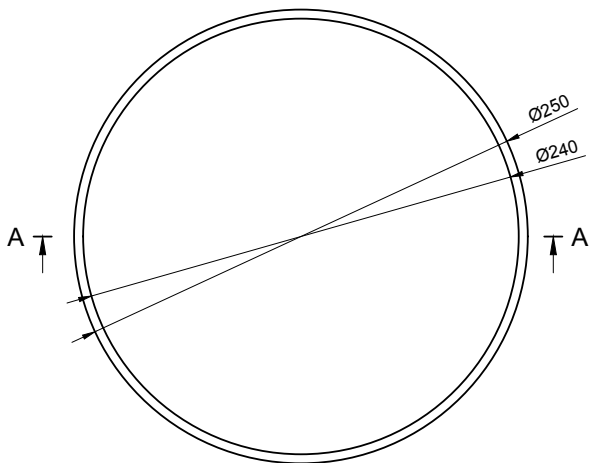

134 ROUND TRAY

ART. NO.: 8050134 | ROUND

TOP VIEW

SECTION A-A

SPECIFICATIONS

MATERIAL

INFINITE[®] Solid Surfaces

AVAILABLE COLORS

PRODUCT SIZE

Dia 250 x H12mm

GROSS/NET WEIGHT

1.0kg / 0.6kg

ACCESSORIES LIST

9000090
Magic Sponge 1pc