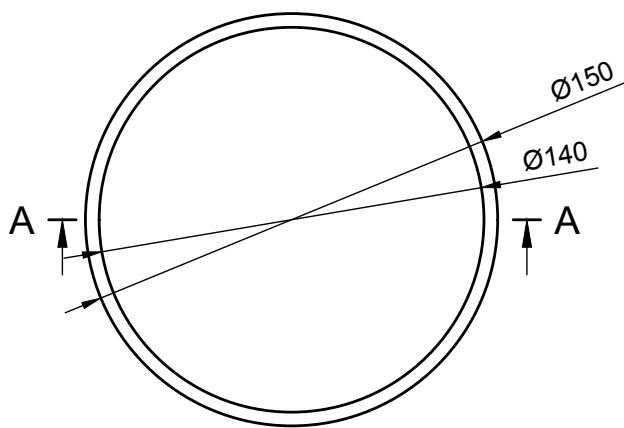

133 ROUND TRAY

ART. NO.: 8050133 | ROUND

TOP VIEW

SECTION A-A

SPECIFICATIONS

MATERIAL

INFINITE[®] Solid Surfaces

AVAILABLE COLORS

PRODUCT SIZE

Dia 150 x H12mm

GROSS/NET WEIGHT

1.0kg / 0.3kg

ACCESSORIES LIST

9000090
Magic Sponge 1pc