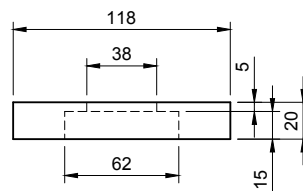

132 TOILET ROLL STAND

ART.NO.: 8050132 | CYLINDRICAL

ROD

FRONT VIEW

TOP VIEW

BASE

FRONT VIEW

TOP VIEW

SPECIFICATIONS

MATERIAL

INFINITE[®] Solid Surfaces

AVAILABLE COLORS

PRODUCT SIZE

Dia 125 x H165mm

GROSS/NET WEIGHT

1.0kg / 0.5kg