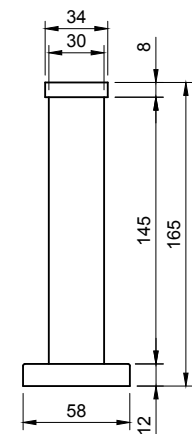

132 TOILET ROLL STAND

ART.NO.: 8050132 | CYLINDRICAL

ROD

FRONT VIEW

TOP VIEW

BASE

FRONT VIEW

TOP VIEW

SPECIFICATIONS

MATERIAL

INFINITE[®] Solid Surfaces

AVAILABLE COLORS

PRODUCT SIZE

Dia 125 x H165mm

GROSS/NET WEIGHT

1.0kg / 0.5kg