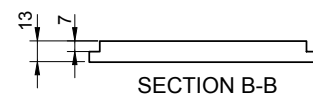

131 TOILET ROLL BOX

ART. NO.: 8050131 | SQUARE

SPECIFICATIONS

MATERIAL

INFINITE[®] Solid Surfaces

AVAILABLE COLORS

PRODUCT SIZE

L132 x W132 x H132mm