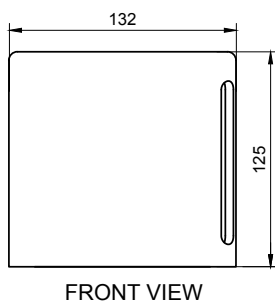

131 TOILET ROLL BOX

ART. NO.: 8050131 | SQUARE

SPECIFICATIONS

MATERIAL

INFINITE[®] Solid Surfaces

AVAILABLE COLORS

PRODUCT SIZE

L132 x W132 x H132mm