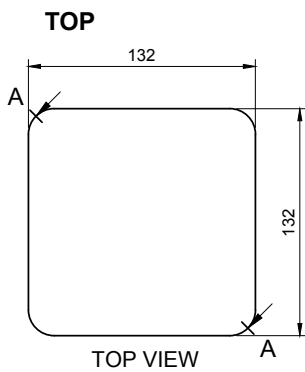

131 TOILET ROLL BOX

ART. NO.: 8050131 | SQUARE

SPECIFICATIONS

MATERIAL

INFINITE[®] Solid Surfaces

AVAILABLE COLORS

PRODUCT SIZE

L132 x W132 x H132mm