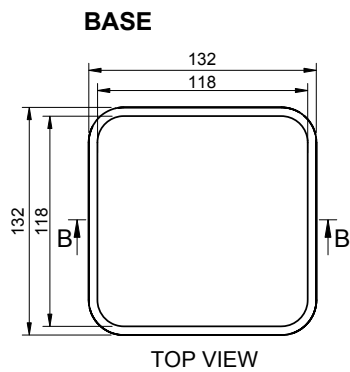

131 TOILET ROLL BOX

ART. NO.: 8050131 | SQUARE

SPECIFICATIONS

MATERIAL

INFINITE[®] Solid Surfaces

AVAILABLE COLORS

PRODUCT SIZE

L132 x W132 x H132mm

GROSS/NET WEIGHT

1.2kg / 1.1kg

ACCESSORIES LIST

9000090
Magic Sponge 1pc