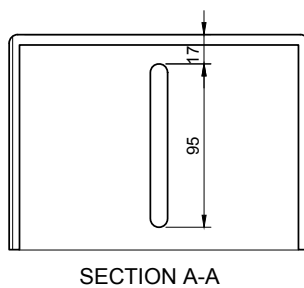

131 TOILET ROLL BOX

ART. NO.: 8050131 | SQUARE

SPECIFICATIONS

MATERIAL

INFINITE[®] Solid Surfaces

AVAILABLE COLORS

PRODUCT SIZE

L132 x W132 x H132mm

GROSS/NET WEIGHT

1.2kg / 1.1kg

ACCESSORIES LIST

9000090
Magic Sponge 1pc