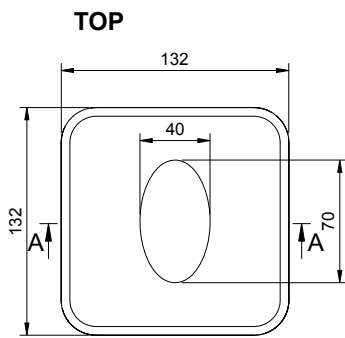

130 TOILET ROLL BOX

ART. NO.: 8050130 | SQUARE

TOP VIEW

TOP VIEW

SECTION A-A

SECTION B-B

SPECIFICATIONS

MATERIAL

INFINITE[®] Solid Surfaces

AVAILABLE COLORS

PRODUCT SIZE

L132 x W132 x H132mm

GROSS/NET WEIGHT

1.2kg / 1.1kg

ACCESSORIES LIST

9000090
Magic Sponge 1pc