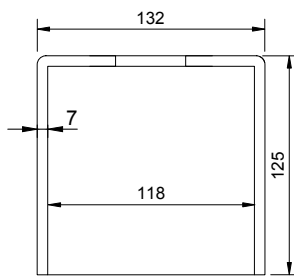

130 TOILET ROLL BOX

ART. NO.: 8050130 | SQUARE

TOP VIEW

TOP VIEW

SECTION A-A

SECTION B-B

SPECIFICATIONS

MATERIAL

INFINITE[®] Solid Surfaces

AVAILABLE COLORS

PRODUCT SIZE

L132 x W132 x H132mm

GROSS/NET WEIGHT

1.2kg / 1.1kg

ACCESSORIES LIST

9000090
Magic Sponge 1pc