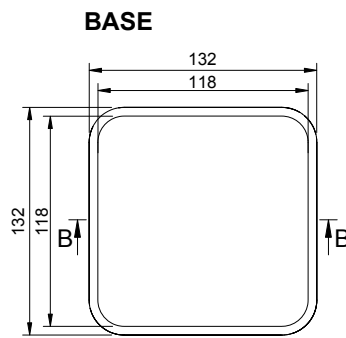

130 TOILET ROLL BOX

ART. NO.: 8050130 | SQUARE

TOP VIEW

TOP VIEW

SECTION A-A

SECTION B-B

SPECIFICATIONS

MATERIAL

INFINITE[®] Solid Surfaces

AVAILABLE COLORS

PRODUCT SIZE

L132 x W132 x H132mm

GROSS/NET WEIGHT

1.2kg / 1.1kg

ACCESSORIES LIST

9000090
Magic Sponge 1pc