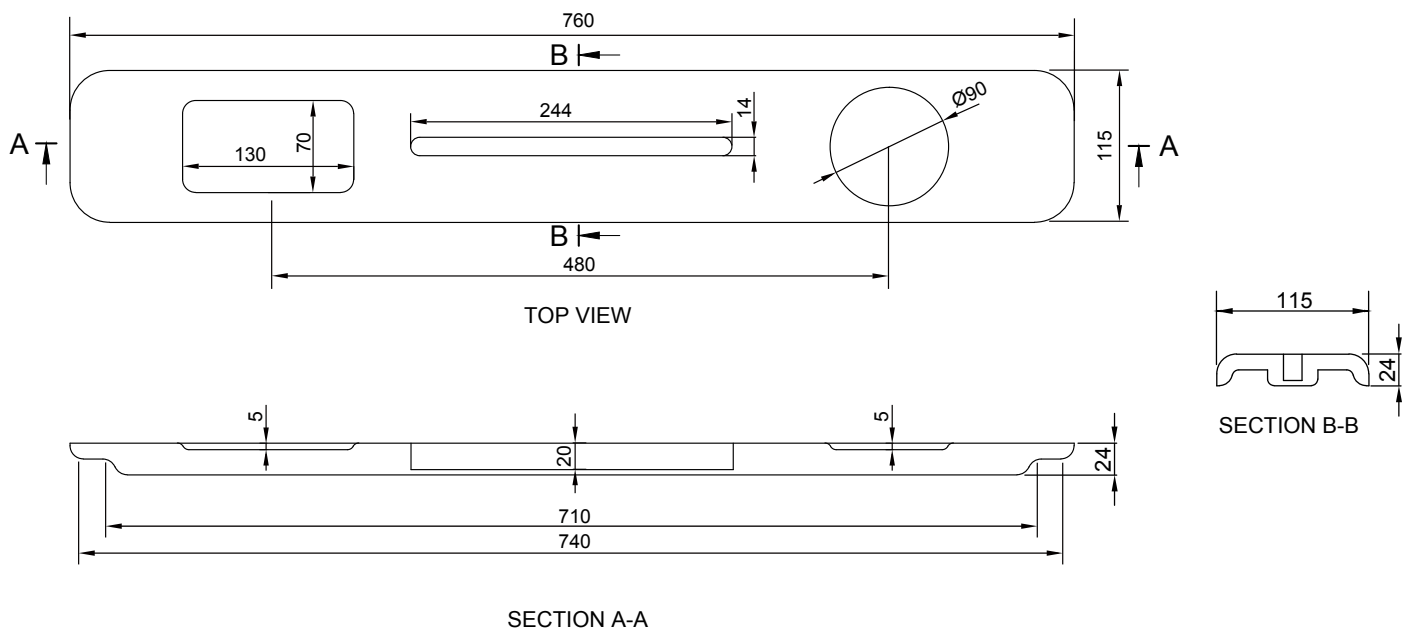

CIRQUE BATHTUB IPAD HOLDER L76

ART. NO.: 8050129 | RECTANGLE

SPECIFICATIONS

MATERIAL

INFINITE[®] Solid Surfaces

AVAILABLE COLORS

PRODUCT SIZE

L760 x W115 x H24mm

GROSS/NET WEIGHT

2.5kg / 2.0kg

ACCESSORIES LIST

9000090
Magic Sponge 1pc