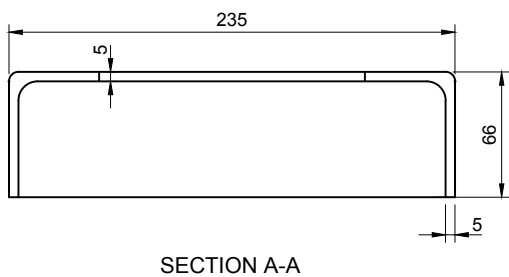

111 TISSUE BOX

ART. NO.: 8050111 | RECTANGLE

SPECIFICATIONS

MATERIAL

INFINITE[®] Solid Surfaces

AVAILABLE COLORS

PRODUCT SIZE

L235 x W125 x H72mm

GROSS/NET WEIGHT

1.7kg / 1.6kg

ACCESSORIES LIST

9000090
Magic Sponge 1pc