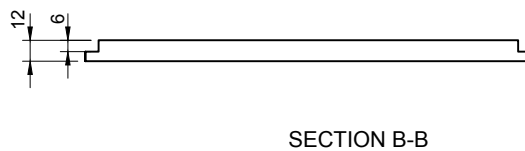

111 TISSUE BOX

ART. NO.: 8050111 | RECTANGLE

SPECIFICATIONS

MATERIAL

INFINITE[®] Solid Surfaces

AVAILABLE COLORS

PRODUCT SIZE

L235 x W125 x H72mm