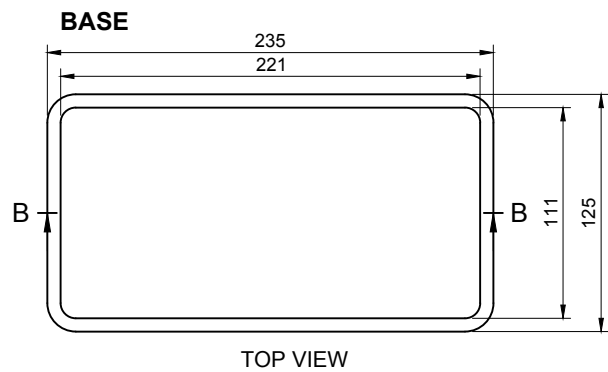

111 TISSUE BOX

ART. NO.: 8050111 | RECTANGLE

SPECIFICATIONS

MATERIAL

INFINITE[®] Solid Surfaces

AVAILABLE COLORS

PRODUCT SIZE

L235 x W125 x H72mm