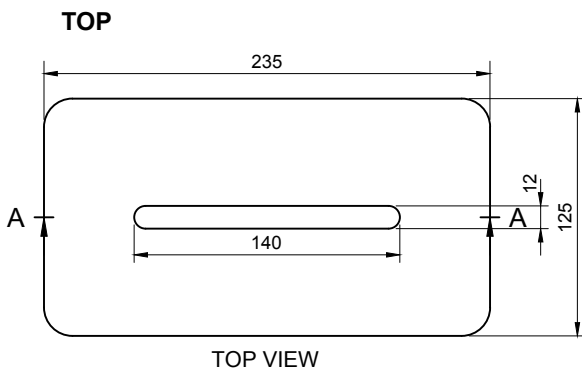

111 TISSUE BOX

ART. NO.: 8050111 | RECTANGLE

SPECIFICATIONS

MATERIAL

INFINITE[®] Solid Surfaces

AVAILABLE COLORS

PRODUCT SIZE

L235 x W125 x H72mm

GROSS/NET WEIGHT

1.7kg / 1.6kg

ACCESSORIES LIST

9000090
Magic Sponge 1pc