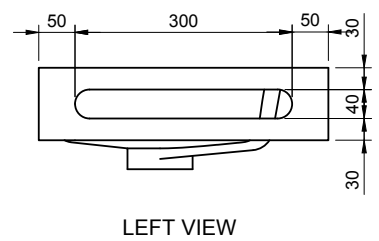

CIRQUE WM 55R WALL MOUNT WASHBASIN

ART. NO.: 1031159 | ROUNDED RECTANGLE

SPECIFICATIONS

MATERIAL

INFINITE[®] Solid Surfaces

AVAILABLE COLORS

PRODUCT SIZE

L550 x D400 x H140mm

GROSS/NET WEIGHT

13.5kg / 12.0kg

WATER CAPACITY

6.0L

REMARKS

Not Include Waste Pipe

ACCESSORIES LIST

9000060
Pop-Up Drainage