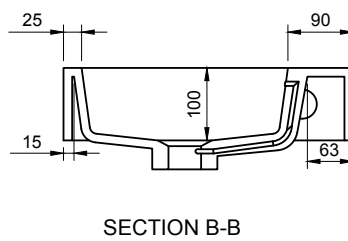

CIRQUE WM 55R WALL MOUNT WASHBASIN

ART. NO.: 1031159 | ROUNDED RECTANGLE

SPECIFICATIONS

MATERIAL

INFINITE[®] Solid Surfaces

AVAILABLE COLORS

PRODUCT SIZE

L550 x D400 x H140mm

GROSS/NET WEIGHT

13.5kg / 12.0kg

WATER CAPACITY

6.0L

REMARKS

Not Include Waste Pipe

ACCESSORIES LIST

9000060
Pop-Up Drainage