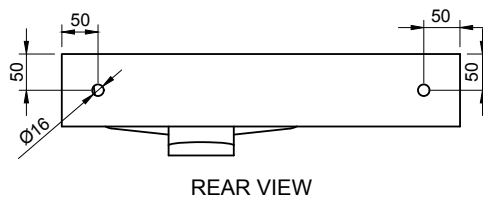

CIRQUE WM 55R WALL MOUNT WASHBASIN

ART. NO.: 1031159 | ROUNDED RECTANGLE

SPECIFICATIONS

MATERIAL

INFINITE[®] Solid Surfaces

AVAILABLE COLORS

PRODUCT SIZE

L550 x D400 x H140mm

GROSS/NET WEIGHT

13.5kg / 12.0kg

WATER CAPACITY

6.0L

REMARKS

Not Include Waste Pipe

ACCESSORIES LIST

9000060
Pop-Up Drainage