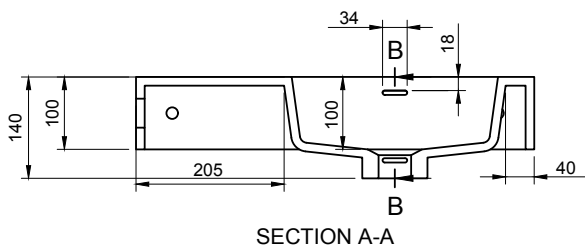

CIRQUE WM 55R WALL MOUNT WASHBASIN

ART. NO.: 1031159 | ROUNDED RECTANGLE

SPECIFICATIONS

MATERIAL

INFINITE[®] Solid Surfaces

AVAILABLE COLORS

PRODUCT SIZE

L550 x D400 x H140mm

GROSS/NET WEIGHT

13.5kg / 12.0kg

WATER CAPACITY

6.0L

REMARKS

Not Include Waste Pipe

ACCESSORIES LIST

9000060
Pop-Up Drainage