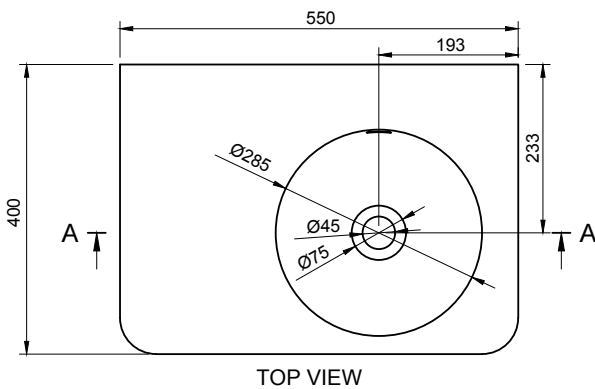

CIRQUE WM 55R WALL MOUNT WASHBASIN

ART. NO.: 1031159 | ROUNDED RECTANGLE

SPECIFICATIONS

MATERIAL

INFINITE[®] Solid Surfaces

AVAILABLE COLORS

PRODUCT SIZE

L550 x D400 x H140mm

GROSS/NET WEIGHT

13.5kg / 12.0kg

WATER CAPACITY

6.0L

REMARKS

Not Include Waste Pipe

ACCESSORIES LIST

9000060
Pop-Up Drainage