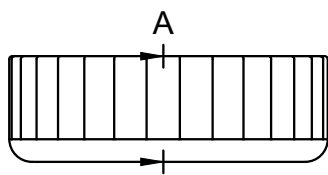

TRENTO D42 OVERCOUNTER WASHBASIN

ART. NO.: 1031116-52 | ROUND

TOP VIEW

FRONT VIEW

SECTION A-A

SPECIFICATIONS

MATERIAL

Pure Concrete

AVAILABLE COLORS

PRODUCT SIZE

Dia 420 x H140mm

GROSS/NET WEIGHT

10.5kg / 9.5kg

WATER CAPACITY

14.0L

REMARKS