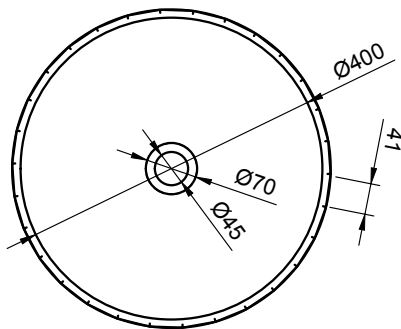

TRENTO D42 OVERCOUNTER WASHBASIN

ART. NO.: 1031116-52 | ROUND

TOP VIEW

FRONT VIEW

SECTION A-A

SPECIFICATIONS

MATERIAL

Pure Concrete

AVAILABLE COLORS

PRODUCT SIZE

Dia 420 x H140mm

GROSS/NET WEIGHT

10.5kg / 9.5kg

WATER CAPACITY

14.0L

REMARKS