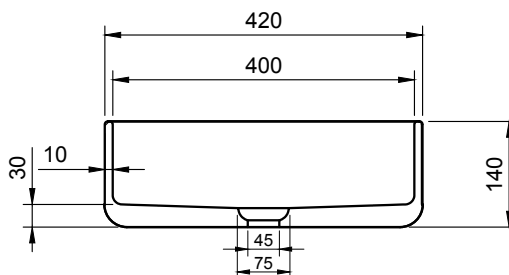

TRENTO D42 OVERCOUNTER WASHBASIN

ART. NO.: 1031116-52 | ROUND

TOP VIEW

FRONT VIEW

SECTION A-A

SPECIFICATIONS

MATERIAL

Pure Concrete

AVAILABLE COLORS

PRODUCT SIZE

Dia 420 x H140mm

GROSS/NET WEIGHT

10.5kg / 9.5kg

WATER CAPACITY

14.0L

REMARKS