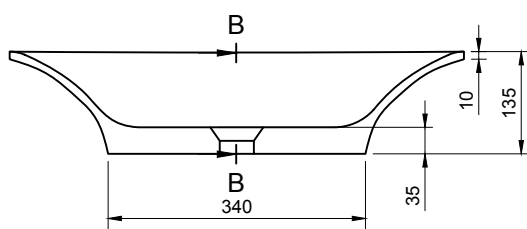

PRATO 60 OVERCOUNTER WASHBASIN

ART. NO.: 1031115-52 | OVAL

TOP VIEW

SECTION A-A

SECTION B-B

SPECIFICATIONS

MATERIAL

Pure Concrete

AVAILABLE COLORS

52 53 54

PRODUCT SIZE

L600 x D385 x H135mm

GROSS/NET WEIGHT

10.0kg / 9.0kg

WATER CAPACITY

14.0L