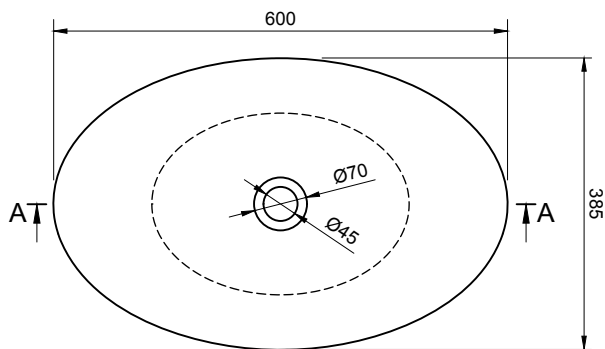

PRATO 60 OVERCOUNTER WASHBASIN

ART. NO.: 1031115-52 | OVAL

TOP VIEW

SECTION A-A

SECTION B-B

SPECIFICATIONS

MATERIAL

Pure Concrete

AVAILABLE COLORS

52 53 54

PRODUCT SIZE

L600 x D385 x H135mm

GROSS/NET WEIGHT

10.0kg / 9.0kg

WATER CAPACITY

14.0L