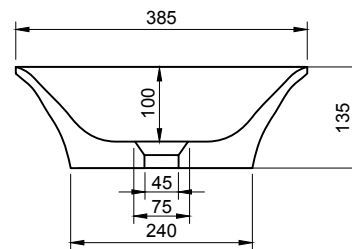

PRATO 60 OVERCOUNTER WASHBASIN

ART. NO.: 1031115-52 | OVAL

TOP VIEW

SECTION A-A

SECTION B-B

SPECIFICATIONS

MATERIAL

Pure Concrete

AVAILABLE COLORS

52 53 54

PRODUCT SIZE

L600 x D385 x H135mm

GROSS/NET WEIGHT

10.0kg / 9.0kg

WATER CAPACITY

14.0L