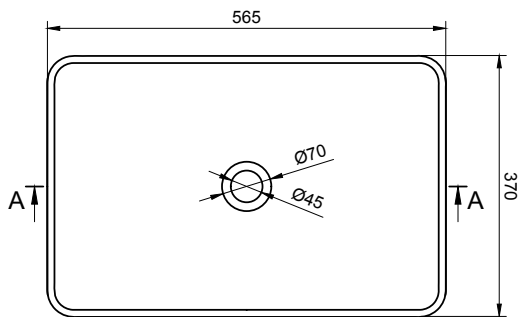

# CATANIA 56.5 OVERCOUNTER WASHBASIN

ART. NO.: 1031114-52 | ROUNDED RECTANGLE

TOP VIEW

SECTION A-A

SECTION B-B

## SPECIFICATIONS

<b>MATERIAL</b>	Pure Concrete
<b>AVAILABLE COLORS</b>	 52    53    54
<b>PRODUCT SIZE</b>	L565 x D370 x H120mm
<b>GROSS/NET WEIGHT</b>	10.5kg / 7.5kg
<b>WATER CAPACITY</b>	14.0L
<b>REMARKS</b>	Not Include Waste Pipe