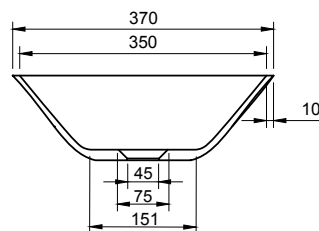

# CATANIA 56.5 OVERCOUNTER WASHBASIN

ART. NO.: 1031114-52 | ROUNDED RECTANGLE

TOP VIEW

SECTION A-A

SECTION B-B

## SPECIFICATIONS

<b>MATERIAL</b>	Pure Concrete
<b>AVAILABLE COLORS</b>	 52    53    54
<b>PRODUCT SIZE</b>	L565 x D370 x H120mm
<b>GROSS/NET WEIGHT</b>	10.5kg / 7.5kg
<b>WATER CAPACITY</b>	14.0L
<b>REMARKS</b>	Not Include Waste Pipe