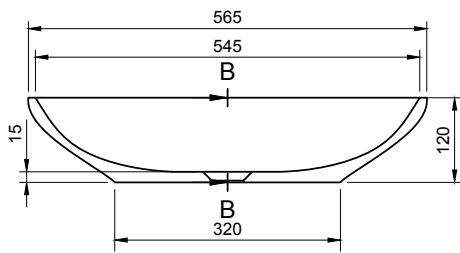

# CATANIA 56.5 OVERCOUNTER WASHBASIN

ART. NO.: 1031114-52 | ROUNDED RECTANGLE

TOP VIEW

SECTION A-A

SECTION B-B

## SPECIFICATIONS

<b>MATERIAL</b>	Pure Concrete
<b>AVAILABLE COLORS</b>	 52    53    54
<b>PRODUCT SIZE</b>	L565 x D370 x H120mm
<b>GROSS/NET WEIGHT</b>	10.5kg / 7.5kg
<b>WATER CAPACITY</b>	14.0L
<b>REMARKS</b>	Not Include Waste Pipe