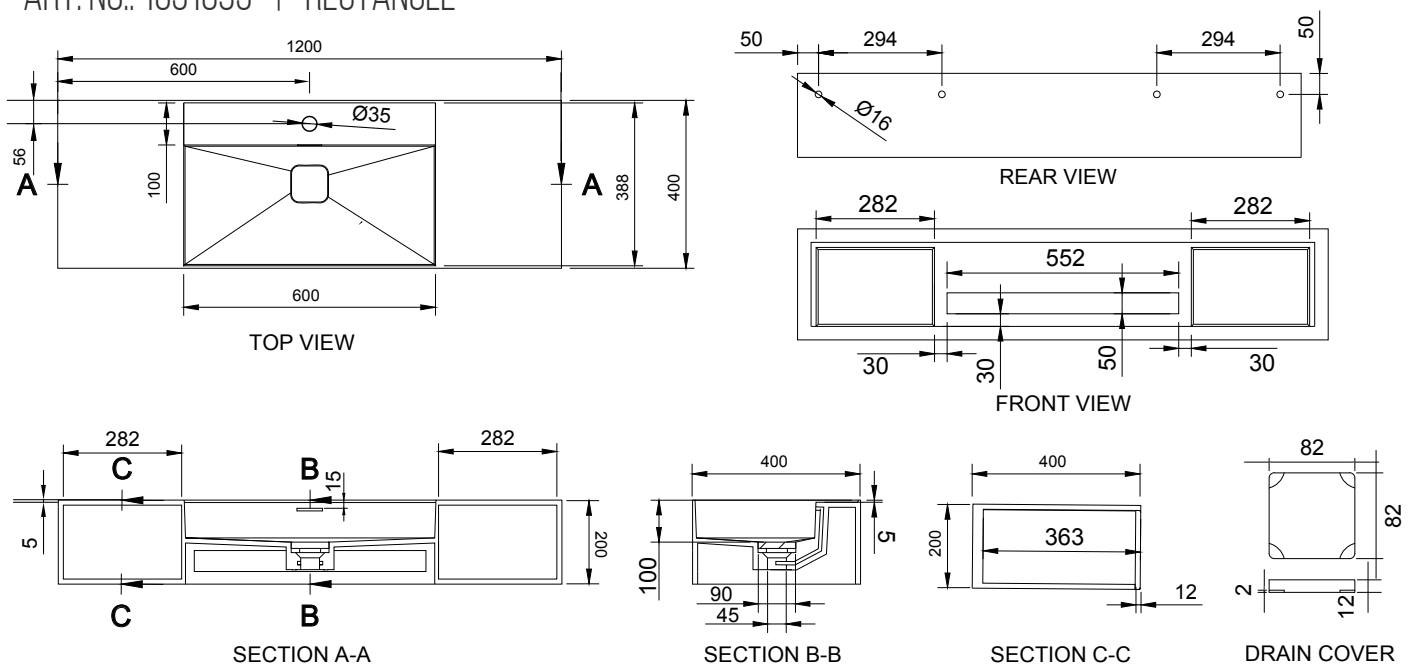

# CUBE-X WM 120 W/DRAWERS WALL MOUNT WASHBASIN

ART. NO.: 1031093 | RECTANGLE

### PRODUCT SIZE

L1200 x D400 x H200mm