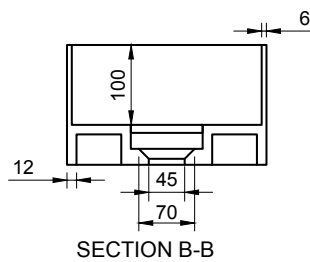

CUBE-X 50 OVERCOUNTER WASHBASIN

ART. NO.: 1031088 | RECTANGLE

SPECIFICATIONS

MATERIAL

INFINITE[®] Solid Surfaces

AVAILABLE COLORS

PRODUCT SIZE

L500 x D250 x H150mm

GROSS/NET WEIGHT

8.0kg / 7.0kg

WATER CAPACITY

9.5L

REMARKS

Not Include Waste Pipe

ACCESSORIES LIST

9000022
Pop-Up Drainage