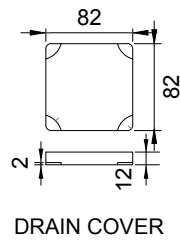

CUBE-X 50 OVERCOUNTER WASHBASIN

ART. NO.: 1031088 | RECTANGLE

SPECIFICATIONS

MATERIAL

INFINITE[®] Solid Surfaces

AVAILABLE COLORS

PRODUCT SIZE

L500 x D250 x H150mm

GROSS/NET WEIGHT

8.0kg / 7.0kg

WATER CAPACITY

9.5L

REMARKS

Not Include Waste Pipe

ACCESSORIES LIST

9000022
Pop-Up Drainage