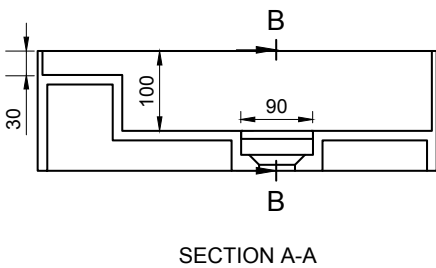

CUBE-X 50 OVERCOUNTER WASHBASIN

ART. NO.: 1031088 | RECTANGLE

SPECIFICATIONS

MATERIAL

INFINITE[®] Solid Surfaces

AVAILABLE COLORS

PRODUCT SIZE

L500 x D250 x H150mm

GROSS/NET WEIGHT

8.0kg / 7.0kg

WATER CAPACITY

9.5L

REMARKS

Not Include Waste Pipe

ACCESSORIES LIST

9000022
Pop-Up Drainage