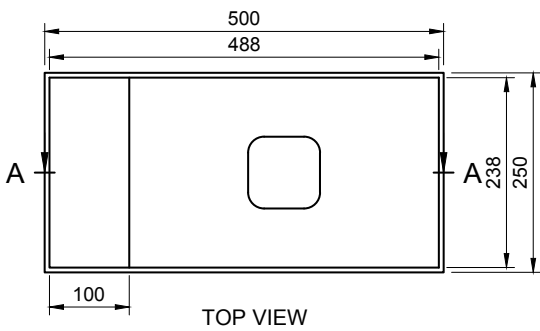

CUBE-X 50 OVERCOUNTER WASHBASIN

ART. NO.: 1031088 | RECTANGLE

SPECIFICATIONS

MATERIAL

INFINITE[®] Solid Surfaces

AVAILABLE COLORS

PRODUCT SIZE

L500 x D250 x H150mm

GROSS/NET WEIGHT

8.0kg / 7.0kg

WATER CAPACITY

9.5L

REMARKS

Not Include Waste Pipe

ACCESSORIES LIST

9000022
Pop-Up Drainage