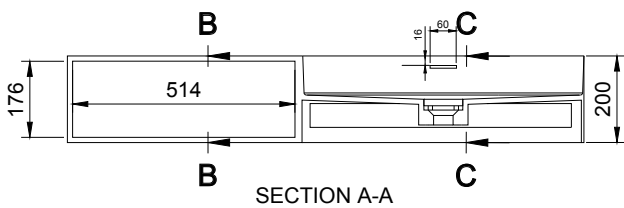

CUBE-X WM 120R W/DRAWER WALL MOUNT WASHBASIN

ART. NO.: 1031086 | RECTANGLE

SPECIFICATIONS

MATERIAL

INFINITE[®] Solid Surfaces

AVAILABLE COLORS

PRODUCT SIZE

L1200 x D400 x H200mm

GROSS/NET WEIGHT

48.5kg / 43.0kg

WATER CAPACITY

17.0L

REMARKS

Not Include Waste Pipe

ACCESSORIES LIST

9000060
Pop-Up Drainage