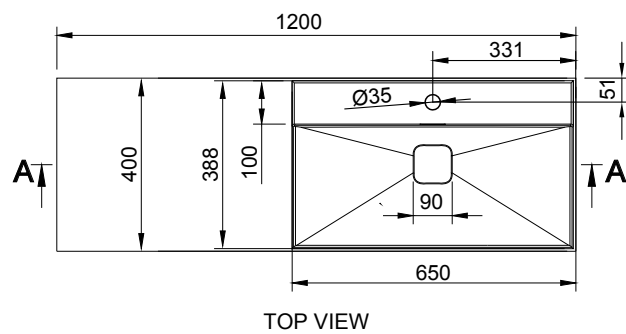

CUBE-X WM 120R W/DRAWER WALL MOUNT WASHBASIN

ART. NO.: 1031086 | RECTANGLE

SPECIFICATIONS

MATERIAL

INFINITE[®] Solid Surfaces

AVAILABLE COLORS

PRODUCT SIZE

L1200 x D400 x H200mm

GROSS/NET WEIGHT

48.5kg / 43.0kg

WATER CAPACITY

17.0L

REMARKS

Not Include Waste Pipe

ACCESSORIES LIST

9000060
Pop-Up Drainage