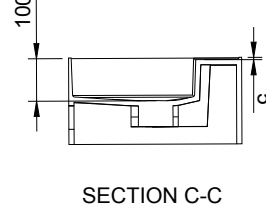

CUBE-X WM 120R W/DRAWER WALL MOUNT WASHBASIN

ART. NO.: 1031086 | RECTANGLE

SPECIFICATIONS

MATERIAL

INFINITE[®] Solid Surfaces

AVAILABLE COLORS

PRODUCT SIZE

L1200 x D400 x H200mm

GROSS/NET WEIGHT

48.5kg / 43.0kg

WATER CAPACITY

17.0L

REMARKS

Not Include Waste Pipe

ACCESSORIES LIST

9000060
Pop-Up Drainage