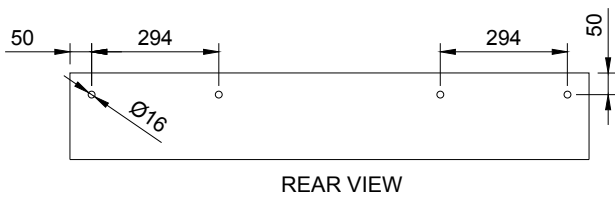

CUBE-X WM 120R W/DRAWER WALL MOUNT WASHBASIN

ART. NO.: 1031086 | RECTANGLE

SPECIFICATIONS

MATERIAL

INFINITE[®] Solid Surfaces

AVAILABLE COLORS

PRODUCT SIZE

L1200 x D400 x H200mm

GROSS/NET WEIGHT

48.5kg / 43.0kg

WATER CAPACITY

17.0L

REMARKS

Not Include Waste Pipe

ACCESSORIES LIST

9000060
Pop-Up Drainage