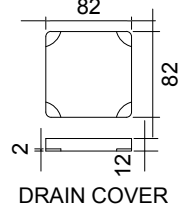

CUBE-X WM 120R W/DRAWER WALL MOUNT WASHBASIN

ART. NO.: 1031086 | RECTANGLE

SPECIFICATIONS

MATERIAL

INFINITE[®] Solid Surfaces

AVAILABLE COLORS

PRODUCT SIZE

L1200 x D400 x H200mm

GROSS/NET WEIGHT

48.5kg / 43.0kg

WATER CAPACITY

17.0L

REMARKS

Not Include Waste Pipe

ACCESSORIES LIST

9000060
Pop-Up Drainage