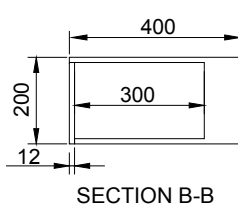

CUBE-X WM 120R W/DRAWER WALL MOUNT WASHBASIN

ART. NO.: 1031086 | RECTANGLE

SPECIFICATIONS

MATERIAL

INFINITE[®] Solid Surfaces

AVAILABLE COLORS

PRODUCT SIZE

L1200 x D400 x H200mm

GROSS/NET WEIGHT

48.5kg / 43.0kg

WATER CAPACITY

17.0L

REMARKS

Not Include Waste Pipe

ACCESSORIES LIST

9000060
Pop-Up Drainage