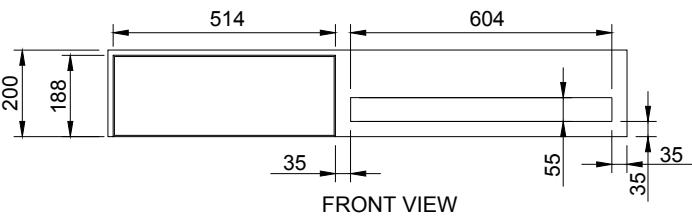

CUBE-X WM 120R W/DRAWER WALL MOUNT WASHBASIN

ART. NO.: 1031086 | RECTANGLE

SPECIFICATIONS

MATERIAL

INFINITE[®] Solid Surfaces

AVAILABLE COLORS

PRODUCT SIZE

L1200 x D400 x H200mm

GROSS/NET WEIGHT

48.5kg / 43.0kg

WATER CAPACITY

17.0L

REMARKS

Not Include Waste Pipe

ACCESSORIES LIST

9000060
Pop-Up Drainage