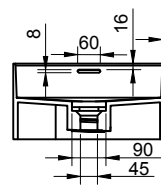

CUBE-X WM 140R W/SHELF WALL MOUNT WASHBASIN

ART. NO.: 1031082 | RECTANGLE

SPECIFICATIONS

MATERIAL

INFINITE[®] Solid Surfaces

AVAILABLE COLORS

PRODUCT SIZE

L1400 x D400 x H200mm

GROSS/NET WEIGHT

37.5kg / 35.0kg

WATER CAPACITY

25.0L

REMARKS

Not Include Waste Pipe

ACCESSORIES LIST

9000060
Pop-Up Drainage