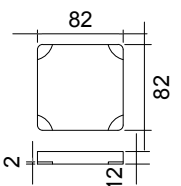

CUBE-X WM 140R W/SHELF WALL MOUNT WASHBASIN

ART. NO.: 1031082 | RECTANGLE

SPECIFICATIONS

MATERIAL

INFINITE[®] Solid Surfaces

AVAILABLE COLORS

PRODUCT SIZE

L1400 x D400 x H200mm

GROSS/NET WEIGHT

37.5kg / 35.0kg

WATER CAPACITY

25.0L

REMARKS

Not Include Waste Pipe

ACCESSORIES LIST

9000060
Pop-Up Drainage