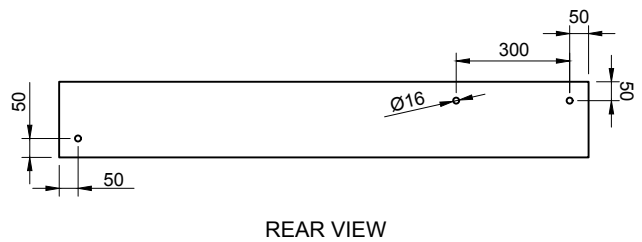

CUBE-X WM 140R W/SHELF WALL MOUNT WASHBASIN

ART. NO.: 1031082 | RECTANGLE

SPECIFICATIONS

MATERIAL

INFINITE[®] Solid Surfaces

AVAILABLE COLORS

PRODUCT SIZE

L1400 x D400 x H200mm

GROSS/NET WEIGHT

37.5kg / 35.0kg

WATER CAPACITY

25.0L

REMARKS

Not Include Waste Pipe

ACCESSORIES LIST

9000060
Pop-Up Drainage