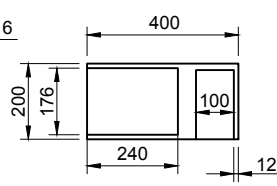

CUBE-X WM 140R W/SHELF WALL MOUNT WASHBASIN

ART. NO.: 1031082 | RECTANGLE

SPECIFICATIONS

MATERIAL

INFINITE[®] Solid Surfaces

AVAILABLE COLORS

PRODUCT SIZE

L1400 x D400 x H200mm

GROSS/NET WEIGHT

37.5kg / 35.0kg

WATER CAPACITY

25.0L

REMARKS

Not Include Waste Pipe

ACCESSORIES LIST

9000060
Pop-Up Drainage