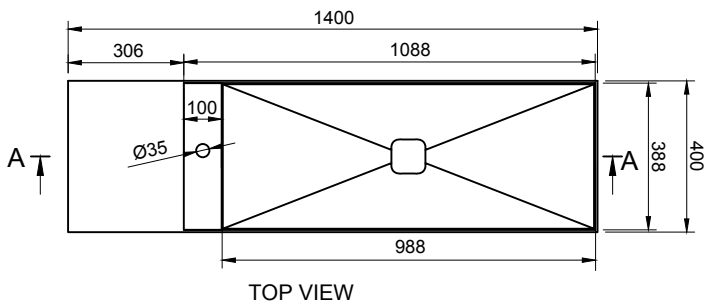

CUBE-X WM 140R W/SHELF WALL MOUNT WASHBASIN

ART. NO.: 1031082 | RECTANGLE

SPECIFICATIONS

MATERIAL

INFINITE[®] Solid Surfaces

AVAILABLE COLORS

PRODUCT SIZE

L1400 x D400 x H200mm

GROSS/NET WEIGHT

37.5kg / 35.0kg

WATER CAPACITY

25.0L

REMARKS

Not Include Waste Pipe

ACCESSORIES LIST

9000060
Pop-Up Drainage