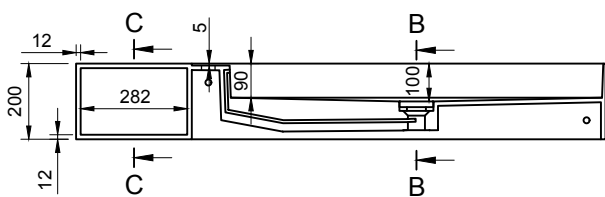

CUBE-X WM 140R W/SHELF WALL MOUNT WASHBASIN

ART. NO.: 1031082 | RECTANGLE

SPECIFICATIONS

MATERIAL

INFINITE[®] Solid Surfaces

AVAILABLE COLORS

PRODUCT SIZE

L1400 x D400 x H200mm

GROSS/NET WEIGHT

37.5kg / 35.0kg

WATER CAPACITY

25.0L

REMARKS

Not Include Waste Pipe

ACCESSORIES LIST

9000060
Pop-Up Drainage