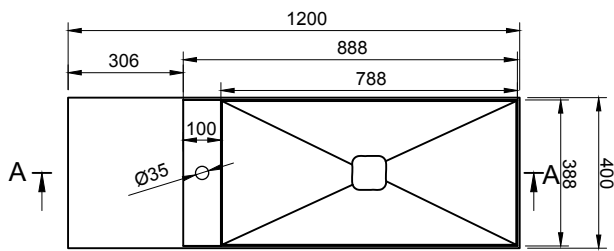

CUBE-X WM 120R W/SHELF WALL MOUNT WASHBASIN

ART. NO.: 1031081 | RECTANGLE

TOP VIEW

REAR VIEW

SECTION A-A

SECTION B-B

SECTION C-C

DRAIN COVER

SPECIFICATIONS

MATERIAL

INFINITE[®] Solid Surfaces

AVAILABLE COLORS

PRODUCT SIZE

L1200 x D400 x H200mm

GROSS/NET WEIGHT

32.5kg / 30.0kg