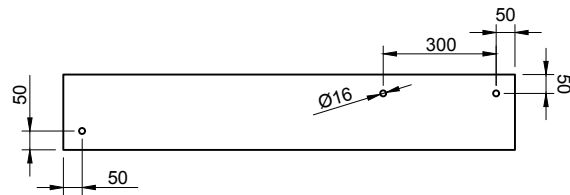

CUBE-X WM 120R W/SHELF WALL MOUNT WASHBASIN

ART. NO.: 1031081 | RECTANGLE

TOP VIEW

REAR VIEW

SECTION A-A

SECTION B-B

SECTION C-C

DRAIN COVER

SPECIFICATIONS

MATERIAL

INFINITE[®] Solid Surfaces

AVAILABLE COLORS

PRODUCT SIZE

L1200 x D400 x H200mm

GROSS/NET WEIGHT

32.5kg / 30.0kg