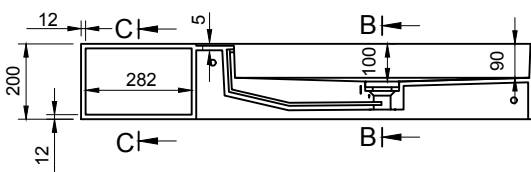

CUBE-X WM 120R W/SHELF WALL MOUNT WASHBASIN

ART. NO.: 1031081 | RECTANGLE

TOP VIEW

REAR VIEW

SECTION A-A

SECTION B-B

SECTION C-C

DRAIN COVER

SPECIFICATIONS

MATERIAL

INFINITE[®] Solid Surfaces

AVAILABLE COLORS

PRODUCT SIZE

L1200 x D400 x H200mm

GROSS/NET WEIGHT

32.5kg / 30.0kg