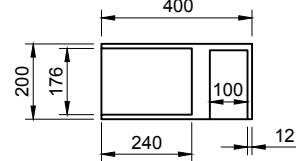

CUBE-X WM 120R W/SHELF WALL MOUNT WASHBASIN

ART. NO.: 1031081 | RECTANGLE

TOP VIEW

REAR VIEW

SECTION A-A

SECTION B-B

SECTION C-C

DRAIN COVER

SPECIFICATIONS

MATERIAL

INFINITE[®] Solid Surfaces

AVAILABLE COLORS

PRODUCT SIZE

L1200 x D400 x H200mm

GROSS/NET WEIGHT

32.5kg / 30.0kg