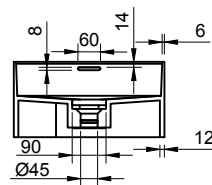

CUBE-X WM 120R W/SHELF WALL MOUNT WASHBASIN

ART. NO.: 1031081 | RECTANGLE

TOP VIEW

REAR VIEW

SECTION A-A

SECTION B-B

SECTION C-C

DRAIN COVER

SPECIFICATIONS

MATERIAL

INFINITE[®] Solid Surfaces

AVAILABLE COLORS

PRODUCT SIZE

L1200 x D400 x H200mm

GROSS/NET WEIGHT

32.5kg / 30.0kg