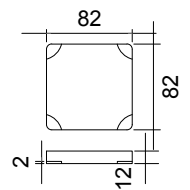

CUBE-X WM 120R W/SHELF WALL MOUNT WASHBASIN

ART. NO.: 1031081 | RECTANGLE

TOP VIEW

REAR VIEW

SECTION A-A

SECTION B-B

SECTION C-C

DRAIN COVER

SPECIFICATIONS

MATERIAL

INFINITE[®] Solid Surfaces

AVAILABLE COLORS

PRODUCT SIZE

L1200 x D400 x H200mm

GROSS/NET WEIGHT

32.5kg / 30.0kg