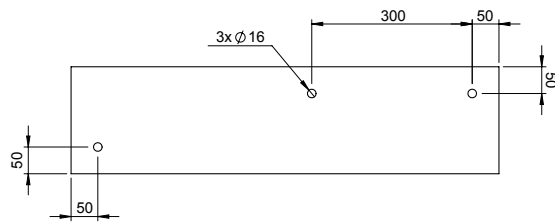

CUBE-X WM 80R W/SHELF WALL MOUNT WASHBASIN

ART. NO.: 1031079 | RECTANGLE

TOP VIEW

REAR VIEW

DRAIN COVER

SECTION A-A

SECTION B-B

FRONT VIEW

SPECIFICATIONS

MATERIAL

INFINITE[®] Solid Surfaces

AVAILABLE COLORS

PRODUCT SIZE

L800 x D400 x H200mm

GROSS/NET WEIGHT

20.0kg / 17.0kg