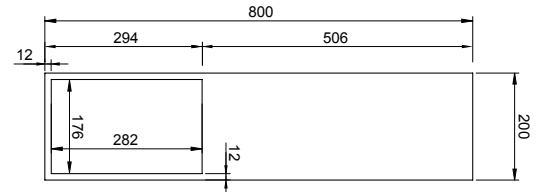

CUBE-X WM 80R W/SHELF WALL MOUNT WASHBASIN

ART. NO.: 1031079 | RECTANGLE

TOP VIEW

REAR VIEW

DRAIN COVER

SECTION A-A

SECTION B-B

FRONT VIEW

SPECIFICATIONS

MATERIAL

INFINITE[®] Solid Surfaces

AVAILABLE COLORS

PRODUCT SIZE

L800 x D400 x H200mm

GROSS/NET WEIGHT

20.0kg / 17.0kg