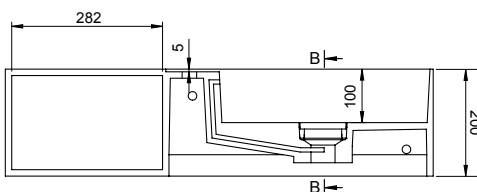

CUBE-X WM 80R W/SHELF WALL MOUNT WASHBASIN

ART. NO.: 1031079 | RECTANGLE

TOP VIEW

REAR VIEW

DRAIN COVER

SECTION A-A

SECTION B-B

FRONT VIEW

SPECIFICATIONS

MATERIAL

INFINITE[®] Solid Surfaces

AVAILABLE COLORS

PRODUCT SIZE

L800 x D400 x H200mm

GROSS/NET WEIGHT

20.0kg / 17.0kg