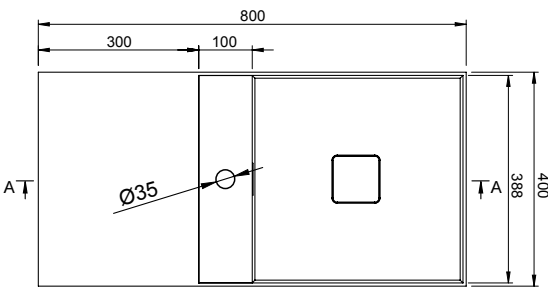

CUBE-X WM 80R W/SHELF WALL MOUNT WASHBASIN

ART. NO.: 1031079 | RECTANGLE

TOP VIEW

REAR VIEW

DRAIN COVER

SECTION A-A

SECTION B-B

FRONT VIEW

SPECIFICATIONS

MATERIAL

INFINITE[®] Solid Surfaces

AVAILABLE COLORS

PRODUCT SIZE

L800 x D400 x H200mm

GROSS/NET WEIGHT

20.0kg / 17.0kg