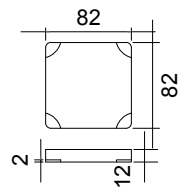

CUBE-X WM 80R W/SHELF WALL MOUNT WASHBASIN

ART. NO.: 1031079 | RECTANGLE

TOP VIEW

REAR VIEW

DRAIN COVER

SECTION A-A

SECTION B-B

FRONT VIEW

SPECIFICATIONS

MATERIAL

INFINITE[®] Solid Surfaces

AVAILABLE COLORS

PRODUCT SIZE

L800 x D400 x H200mm

GROSS/NET WEIGHT

20.0kg / 17.0kg