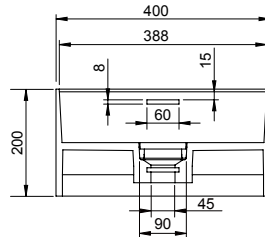

CUBE-X WM 80R W/SHELF WALL MOUNT WASHBASIN

ART. NO.: 1031079 | RECTANGLE

TOP VIEW

REAR VIEW

DRAIN COVER

SECTION A-A

SECTION B-B

FRONT VIEW

SPECIFICATIONS

MATERIAL

INFINITE[®] Solid Surfaces

AVAILABLE COLORS

PRODUCT SIZE

L800 x D400 x H200mm

GROSS/NET WEIGHT

20.0kg / 17.0kg