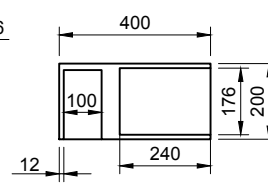

CUBE-X WM 140L W/SHELF WALL MOUNT WASHBASIN

ART. NO.: 1031078 | RECTANGLE

SPECIFICATIONS

MATERIAL

INFINITE[®] Solid Surfaces

AVAILABLE COLORS

PRODUCT SIZE

L1400 x D400 x H200mm

GROSS/NET WEIGHT

37.5kg / 35.0kg

WATER CAPACITY

25.0L

REMARKS

Not Include Waste Pipe

ACCESSORIES LIST

9000060
Pop-Up Drainage