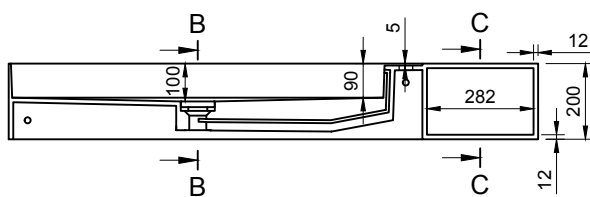

CUBE-X WM 140L W/SHELF WALL MOUNT WASHBASIN

ART. NO.: 1031078 | RECTANGLE

SPECIFICATIONS

MATERIAL

INFINITE[®] Solid Surfaces

AVAILABLE COLORS

PRODUCT SIZE

L1400 x D400 x H200mm

GROSS/NET WEIGHT

37.5kg / 35.0kg

WATER CAPACITY

25.0L

REMARKS

Not Include Waste Pipe

ACCESSORIES LIST

9000060
Pop-Up Drainage