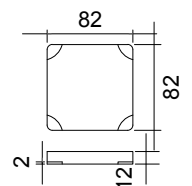

CUBE-X WM 140L W/SHELF WALL MOUNT WASHBASIN

ART. NO.: 1031078 | RECTANGLE

SPECIFICATIONS

MATERIAL

INFINITE[®] Solid Surfaces

AVAILABLE COLORS

PRODUCT SIZE

L1400 x D400 x H200mm

GROSS/NET WEIGHT

37.5kg / 35.0kg

WATER CAPACITY

25.0L

REMARKS

Not Include Waste Pipe

ACCESSORIES LIST

9000060
Pop-Up Drainage