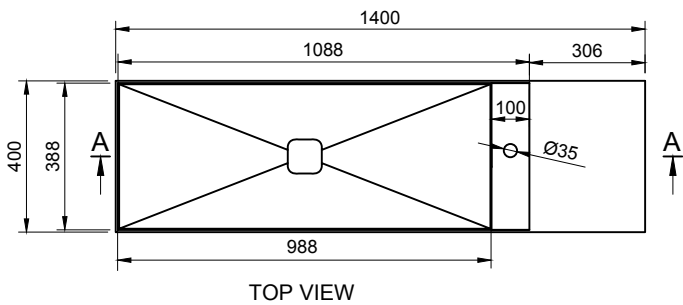

CUBE-X WM 140L W/SHELF WALL MOUNT WASHBASIN

ART. NO.: 1031078 | RECTANGLE

SPECIFICATIONS

MATERIAL

INFINITE[®] Solid Surfaces

AVAILABLE COLORS

PRODUCT SIZE

L1400 x D400 x H200mm

GROSS/NET WEIGHT

37.5kg / 35.0kg

WATER CAPACITY

25.0L

REMARKS

Not Include Waste Pipe

ACCESSORIES LIST

9000060
Pop-Up Drainage