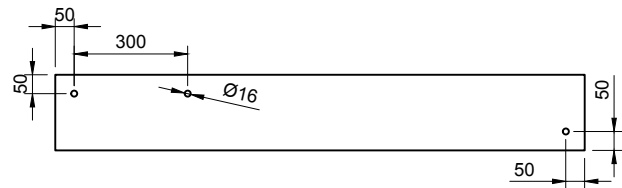

CUBE-X WM 140L W/SHELF WALL MOUNT WASHBASIN

ART. NO.: 1031078 | RECTANGLE

SPECIFICATIONS

MATERIAL

INFINITE[®] Solid Surfaces

AVAILABLE COLORS

PRODUCT SIZE

L1400 x D400 x H200mm

GROSS/NET WEIGHT

37.5kg / 35.0kg

WATER CAPACITY

25.0L

REMARKS

Not Include Waste Pipe

ACCESSORIES LIST

9000060
Pop-Up Drainage