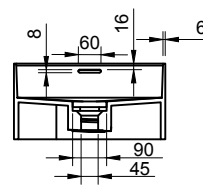

CUBE-X WM 140L W/SHELF WALL MOUNT WASHBASIN

ART. NO.: 1031078 | RECTANGLE

SPECIFICATIONS

MATERIAL

INFINITE[®] Solid Surfaces

AVAILABLE COLORS

PRODUCT SIZE

L1400 x D400 x H200mm

GROSS/NET WEIGHT

37.5kg / 35.0kg

WATER CAPACITY

25.0L

REMARKS

Not Include Waste Pipe

ACCESSORIES LIST

9000060
Pop-Up Drainage