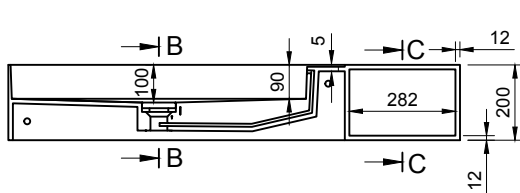

CUBE-X WM 120L W/SHELF WALL MOUNT WASHBASIN

ART. NO.: 1031077 | RECTANGLE

TOP VIEW

REAR VIEW

SECTION A-A

SECTION B-B

SECTION C-C

DRAIN COVER

SPECIFICATIONS

MATERIAL

INFINITE[®] Solid Surfaces

AVAILABLE COLORS

PRODUCT SIZE

L1200 x D400 x H200mm

GROSS/NET WEIGHT

32.5kg / 30.0kg