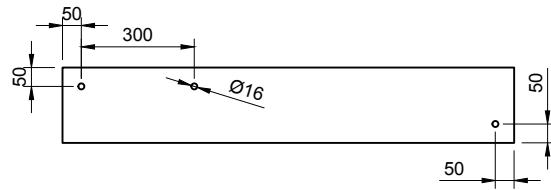

CUBE-X WM 120L W/SHELF WALL MOUNT WASHBASIN

ART. NO.: 1031077 | RECTANGLE

TOP VIEW

REAR VIEW

SECTION A-A

SECTION B-B

SECTION C-C

DRAIN COVER

SPECIFICATIONS

MATERIAL

INFINITE[®] Solid Surfaces

AVAILABLE COLORS

PRODUCT SIZE

L1200 x D400 x H200mm

GROSS/NET WEIGHT

32.5kg / 30.0kg