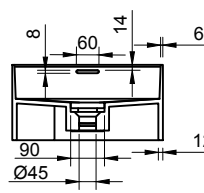

CUBE-X WM 120L W/SHELF WALL MOUNT WASHBASIN

ART. NO.: 1031077 | RECTANGLE

TOP VIEW

REAR VIEW

SECTION A-A

SECTION B-B

SECTION C-C

DRAIN COVER

SPECIFICATIONS

MATERIAL

INFINITE[®] Solid Surfaces

AVAILABLE COLORS

PRODUCT SIZE

L1200 x D400 x H200mm

GROSS/NET WEIGHT

32.5kg / 30.0kg