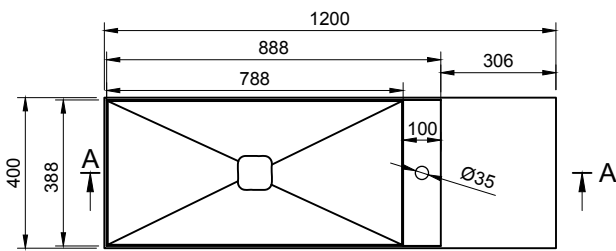

CUBE-X WM 120L W/SHELF WALL MOUNT WASHBASIN

ART. NO.: 1031077 | RECTANGLE

TOP VIEW

REAR VIEW

SECTION A-A

SECTION B-B

SECTION C-C

DRAIN COVER

SPECIFICATIONS

MATERIAL

INFINITE[®] Solid Surfaces

AVAILABLE COLORS

PRODUCT SIZE

L1200 x D400 x H200mm

GROSS/NET WEIGHT

32.5kg / 30.0kg