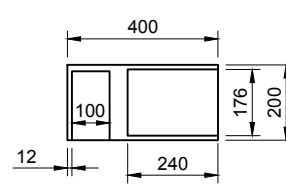

CUBE-X WM 120L W/SHELF WALL MOUNT WASHBASIN

ART. NO.: 1031077 | RECTANGLE

TOP VIEW

REAR VIEW

SECTION A-A

SECTION B-B

SECTION C-C

DRAIN COVER

SPECIFICATIONS

MATERIAL

INFINITE[®] Solid Surfaces

AVAILABLE COLORS

PRODUCT SIZE

L1200 x D400 x H200mm

GROSS/NET WEIGHT

32.5kg / 30.0kg