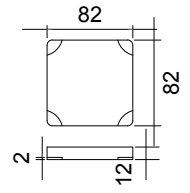

CUBE-X WM 120L W/SHELF WALL MOUNT WASHBASIN

ART. NO.: 1031077 | RECTANGLE

TOP VIEW

REAR VIEW

SECTION A-A

SECTION B-B

SECTION C-C

DRAIN COVER

SPECIFICATIONS

MATERIAL

INFINITE[®] Solid Surfaces

AVAILABLE COLORS

PRODUCT SIZE

L1200 x D400 x H200mm

GROSS/NET WEIGHT

32.5kg / 30.0kg