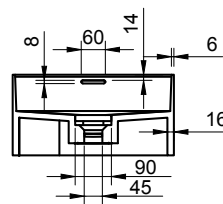

CUBE-X WM 100L W/SHELF WALL MOUNT WASHBASIN

ART. NO.: 1031076 | RECTANGLE

TOP VIEW

REAR VIEW

DRAIN COVER

SECTION A-A

SECTION B-B

SECTION C-C

SPECIFICATIONS

MATERIAL

INFINITE[®] Solid Surfaces

AVAILABLE COLORS

PRODUCT SIZE

L1000 x D400 x H200mm

GROSS/NET WEIGHT

29.0kg / 26.0kg