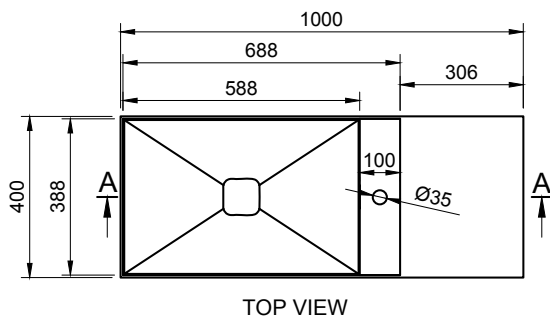

CUBE-X WM 100L W/SHELF WALL MOUNT WASHBASIN

ART. NO.: 1031076 | RECTANGLE

TOP VIEW

REAR VIEW

DRAIN COVER

SECTION A-A

SECTION B-B

SECTION C-C

SPECIFICATIONS

MATERIAL

INFINITE[®] Solid Surfaces

AVAILABLE COLORS

PRODUCT SIZE

L1000 x D400 x H200mm

GROSS/NET WEIGHT

29.0kg / 26.0kg