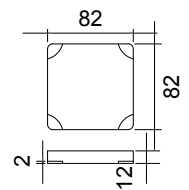

CUBE-X WM 100L W/SHELF WALL MOUNT WASHBASIN

ART. NO.: 1031076 | RECTANGLE

TOP VIEW

REAR VIEW

DRAIN COVER

SECTION A-A

SECTION B-B

SECTION C-C

SPECIFICATIONS

MATERIAL

INFINITE[®] Solid Surfaces

AVAILABLE COLORS

PRODUCT SIZE

L1000 x D400 x H200mm

GROSS/NET WEIGHT

29.0kg / 26.0kg