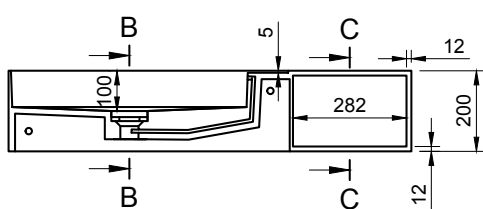

CUBE-X WM 100L W/SHELF WALL MOUNT WASHBASIN

ART. NO.: 1031076 | RECTANGLE

TOP VIEW

REAR VIEW

DRAIN COVER

SECTION A-A

SECTION B-B

SECTION C-C

SPECIFICATIONS

MATERIAL

INFINITE[®] Solid Surfaces

AVAILABLE COLORS

PRODUCT SIZE

L1000 x D400 x H200mm

GROSS/NET WEIGHT

29.0kg / 26.0kg