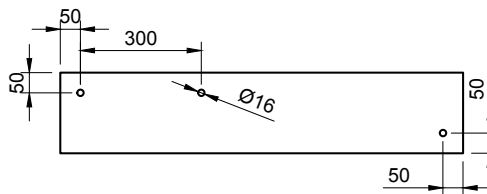

CUBE-X WM 100L W/SHELF WALL MOUNT WASHBASIN

ART. NO.: 1031076 | RECTANGLE

TOP VIEW

REAR VIEW

DRAIN COVER

SECTION A-A

SECTION B-B

SECTION C-C

SPECIFICATIONS

MATERIAL

INFINITE[®] Solid Surfaces

AVAILABLE COLORS

PRODUCT SIZE

L1000 x D400 x H200mm

GROSS/NET WEIGHT

29.0kg / 26.0kg