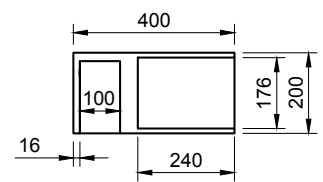

CUBE-X WM 100L W/SHELF WALL MOUNT WASHBASIN

ART. NO.: 1031076 | RECTANGLE

TOP VIEW

REAR VIEW

DRAIN COVER

SECTION A-A

SECTION B-B

SECTION C-C

SPECIFICATIONS

MATERIAL

INFINITE[®] Solid Surfaces

AVAILABLE COLORS

PRODUCT SIZE

L1000 x D400 x H200mm

GROSS/NET WEIGHT

29.0kg / 26.0kg