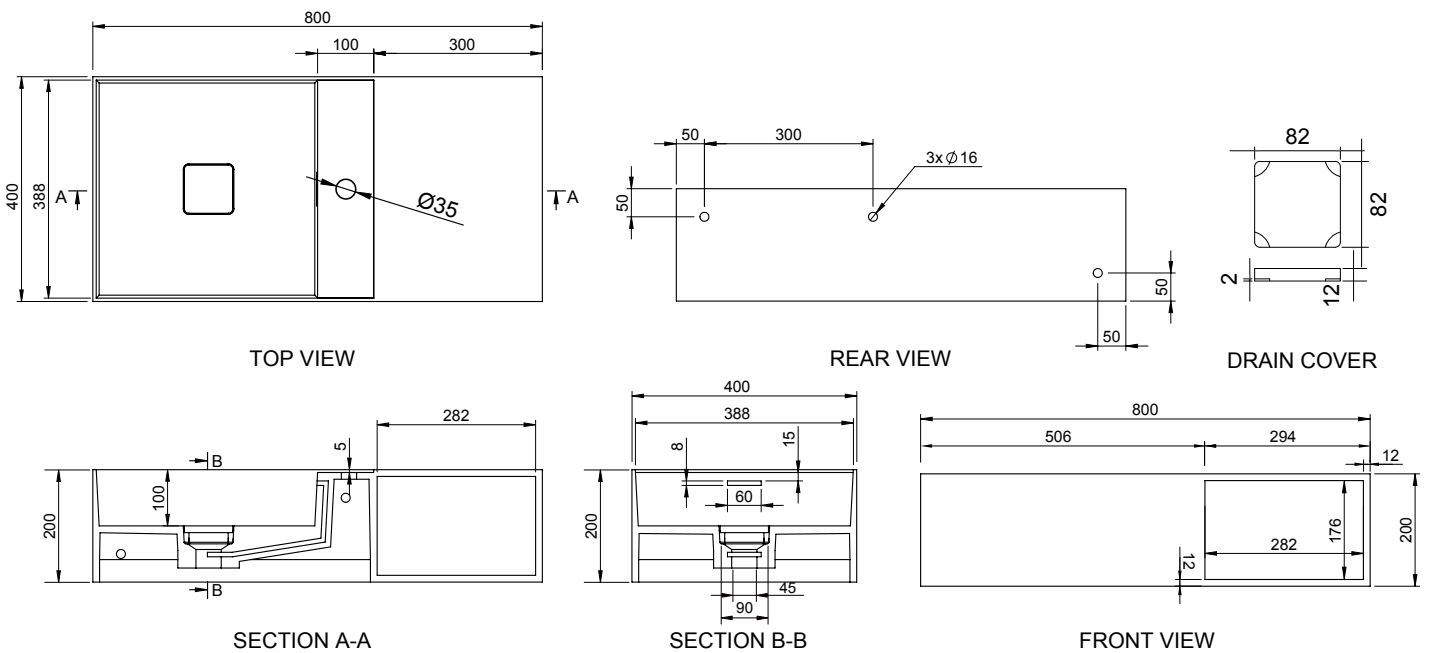

CUBE-X WM 80L W/SHELF WALL MOUNT WASHBASIN

ART. NO.: 1031075 | RECTANGLE

SPECIFICATIONS

MATERIAL

INFINITE[®] Solid Surfaces

AVAILABLE COLORS

PRODUCT SIZE

L800 x D400 x H200mm

GROSS/NET WEIGHT

20.0kg / 17.0kg

WATER CAPACITY

11.0L

REMARKS

Not Include Waste Pipe

ACCESSORIES LIST

9000060
Pop-Up Drainage