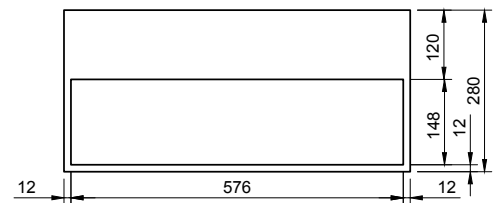

CUBE-X WM 60 W/SHELF WALL MOUNT WASHBASIN

ART. NO.: 1031074 | RECTANGLE

TOP VIEW

REAR VIEW

DRAIN COVER

SECTION A-A

SECTION B-B

FRONT VIEW

SPECIFICATIONS

MATERIAL

INFINITE[®] Solid Surfaces

AVAILABLE COLORS

PRODUCT SIZE

L500 x D400 x H200mm

GROSS/NET WEIGHT

23.5kg / 20.5kg