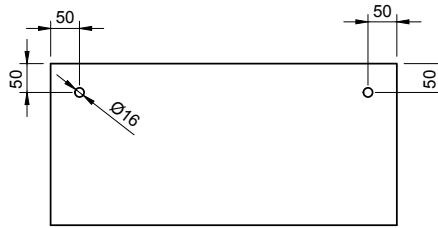

CUBE-X WM 60 W/SHELF WALL MOUNT WASHBASIN

ART. NO.: 1031074 | RECTANGLE

TOP VIEW

REAR VIEW

DRAIN COVER

SECTION A-A

SECTION B-B

FRONT VIEW

SPECIFICATIONS

MATERIAL

INFINITE[®] Solid Surfaces

AVAILABLE COLORS

PRODUCT SIZE

L500 x D400 x H200mm

GROSS/NET WEIGHT

23.5kg / 20.5kg