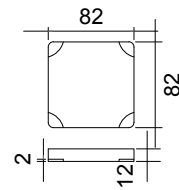

CUBE-X WM 60 W/SHELF WALL MOUNT WASHBASIN

ART. NO.: 1031074 | RECTANGLE

TOP VIEW

REAR VIEW

DRAIN COVER

SECTION A-A

SECTION B-B

FRONT VIEW

SPECIFICATIONS

MATERIAL

INFINITE[®] Solid Surfaces

AVAILABLE COLORS

PRODUCT SIZE

L500 x D400 x H200mm

GROSS/NET WEIGHT

23.5kg / 20.5kg