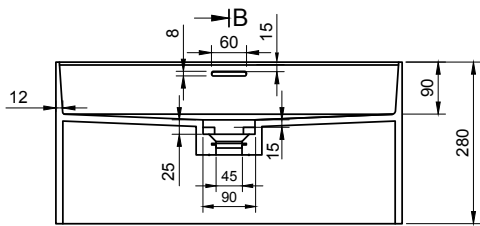

CUBE-X WM 60 W/SHELF WALL MOUNT WASHBASIN

ART. NO.: 1031074 | RECTANGLE

TOP VIEW

REAR VIEW

DRAIN COVER

SECTION A-A

SECTION B-B

FRONT VIEW

SPECIFICATIONS

MATERIAL

INFINITE[®] Solid Surfaces

AVAILABLE COLORS

PRODUCT SIZE

L500 x D400 x H200mm

GROSS/NET WEIGHT

23.5kg / 20.5kg