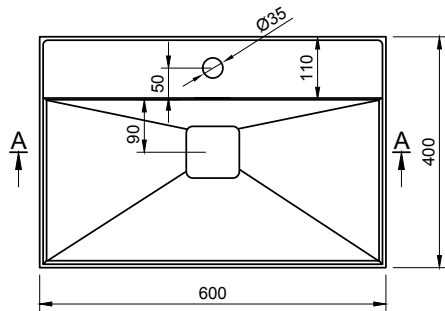

CUBE-X WM 60 W/SHELF WALL MOUNT WASHBASIN

ART. NO.: 1031074 | RECTANGLE

TOP VIEW

REAR VIEW

DRAIN COVER

SECTION A-A

SECTION B-B

FRONT VIEW

SPECIFICATIONS

MATERIAL

INFINITE[®] Solid Surfaces

AVAILABLE COLORS

PRODUCT SIZE

L500 x D400 x H200mm

GROSS/NET WEIGHT

23.5kg / 20.5kg