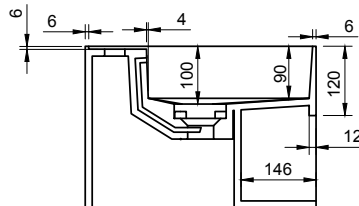

CUBE-X WM 60 W/SHELF WALL MOUNT WASHBASIN

ART. NO.: 1031074 | RECTANGLE

TOP VIEW

REAR VIEW

DRAIN COVER

SECTION A-A

SECTION B-B

FRONT VIEW

SPECIFICATIONS

MATERIAL

INFINITE[®] Solid Surfaces

AVAILABLE COLORS

PRODUCT SIZE

L500 x D400 x H200mm

GROSS/NET WEIGHT

23.5kg / 20.5kg