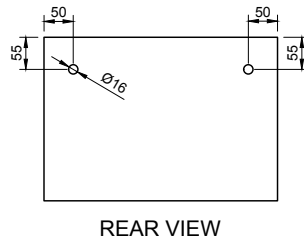

CUBE-X WM 40 W/SHELF WALL MOUNT WASHBASIN

ART. NO.: 1031072 | RECTANGLE

SPECIFICATIONS

MATERIAL

INFINITE[®] Solid Surfaces

AVAILABLE COLORS

PRODUCT SIZE

L400 x D400 x H280mm

GROSS/NET WEIGHT

17.0kg / 15.5kg

WATER CAPACITY

10.0L

REMARKS

Not Include Waste Pipe

ACCESSORIES LIST

9000060
Pop-Up Drainage