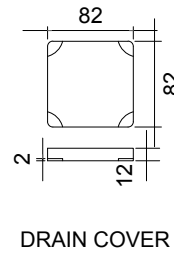

CUBE-X WM 40 W/SHELF WALL MOUNT WASHBASIN

ART. NO.: 1031072 | RECTANGLE

SPECIFICATIONS

MATERIAL

INFINITE[®] Solid Surfaces

AVAILABLE COLORS

PRODUCT SIZE

L400 x D400 x H280mm

GROSS/NET WEIGHT

17.0kg / 15.5kg

WATER CAPACITY

10.0L

REMARKS

Not Include Waste Pipe

ACCESSORIES LIST

9000060
Pop-Up Drainage