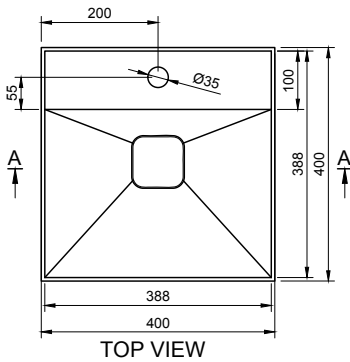

CUBE-X WM 40 W/SHELF WALL MOUNT WASHBASIN

ART. NO.: 1031072 | RECTANGLE

SPECIFICATIONS

MATERIAL

INFINITE[®] Solid Surfaces

AVAILABLE COLORS

PRODUCT SIZE

L400 x D400 x H280mm

GROSS/NET WEIGHT

17.0kg / 15.5kg

WATER CAPACITY

10.0L

REMARKS

Not Include Waste Pipe

ACCESSORIES LIST

9000060
Pop-Up Drainage