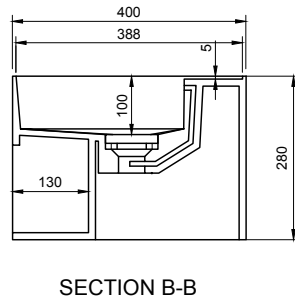

CUBE-X WM 40 W/SHELF WALL MOUNT WASHBASIN

ART. NO.: 1031072 | RECTANGLE

SPECIFICATIONS

MATERIAL

INFINITE[®] Solid Surfaces

AVAILABLE COLORS

PRODUCT SIZE

L400 x D400 x H280mm

GROSS/NET WEIGHT

17.0kg / 15.5kg

WATER CAPACITY

10.0L

REMARKS

Not Include Waste Pipe

ACCESSORIES LIST

9000060
Pop-Up Drainage