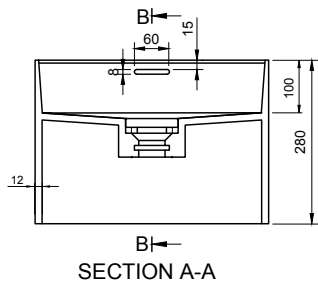

CUBE-X WM 40 W/SHELF WALL MOUNT WASHBASIN

ART. NO.: 1031072 | RECTANGLE

SPECIFICATIONS

MATERIAL

INFINITE[®] Solid Surfaces

AVAILABLE COLORS

PRODUCT SIZE

L400 x D400 x H280mm

GROSS/NET WEIGHT

17.0kg / 15.5kg

WATER CAPACITY

10.0L

REMARKS

Not Include Waste Pipe

ACCESSORIES LIST

9000060
Pop-Up Drainage