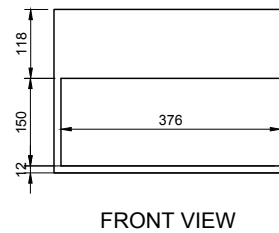

CUBE-X WM 40 W/SHELF WALL MOUNT WASHBASIN

ART. NO.: 1031072 | RECTANGLE

SPECIFICATIONS

MATERIAL

INFINITE[®] Solid Surfaces

AVAILABLE COLORS

PRODUCT SIZE

L400 x D400 x H280mm

GROSS/NET WEIGHT

17.0kg / 15.5kg

WATER CAPACITY

10.0L

REMARKS

Not Include Waste Pipe

ACCESSORIES LIST

9000060
Pop-Up Drainage