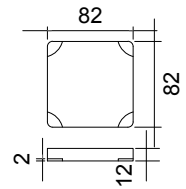

CUBE-X WM 150DB WALL MOUNT WASHBASIN

ART. NO.: 1031070 | RECTANGLE

TOP VIEW

SECTION A-A

SECTION B-B

DRAIN COVER

REAR VIEW

SPECIFICATIONS

MATERIAL

INFINITE[®] Solid Surfaces

AVAILABLE COLORS

PRODUCT SIZE

L1500 x D450 x H160mm

GROSS/NET WEIGHT

39.5kg / 32.0kg

WATER CAPACITY