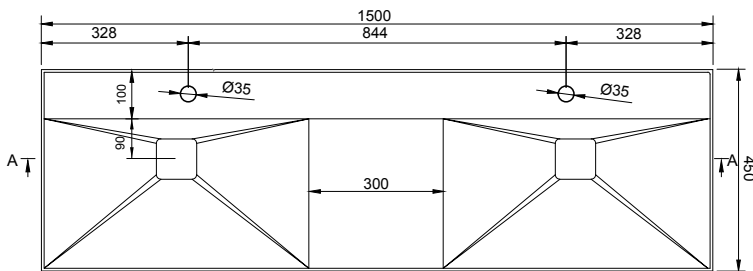

CUBE-X WM 150DB WALL MOUNT WASHBASIN

ART. NO.: 1031070 | RECTANGLE

TOP VIEW

SECTION A-A

SECTION B-B

DRAIN COVER

REAR VIEW

SPECIFICATIONS

MATERIAL

INFINITE[®] Solid Surfaces

AVAILABLE COLORS

PRODUCT SIZE

L1500 x D450 x H160mm

GROSS/NET WEIGHT

39.5kg / 32.0kg

WATER CAPACITY