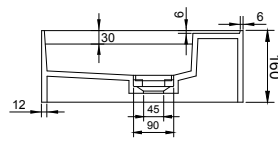

CUBE-X WM 150DB WALL MOUNT WASHBASIN

ART. NO.: 1031070 | RECTANGLE

TOP VIEW

SECTION A-A

SECTION B-B

DRAIN COVER

REAR VIEW

SPECIFICATIONS

MATERIAL

INFINITE[®] Solid Surfaces

AVAILABLE COLORS

PRODUCT SIZE

L1500 x D450 x H160mm

GROSS/NET WEIGHT

39.5kg / 32.0kg

WATER CAPACITY