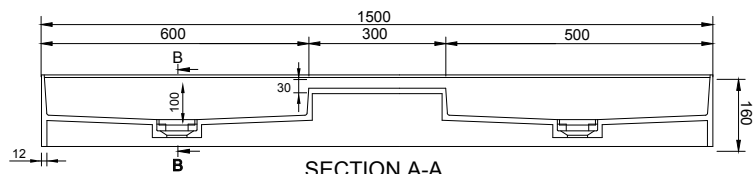

CUBE-X WM 150DB WALL MOUNT WASHBASIN

ART. NO.: 1031070 | RECTANGLE

TOP VIEW

SECTION A-A

SECTION B-B

DRAIN COVER

REAR VIEW

SPECIFICATIONS

MATERIAL

INFINITE[®] Solid Surfaces

AVAILABLE COLORS

PRODUCT SIZE

L1500 x D450 x H160mm

GROSS/NET WEIGHT

39.5kg / 32.0kg

WATER CAPACITY