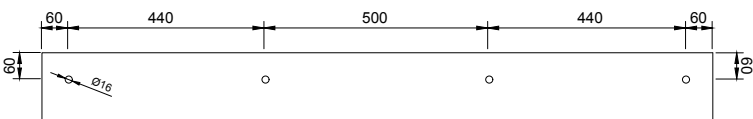

CUBE-X WM 150DB WALL MOUNT WASHBASIN

ART. NO.: 1031070 | RECTANGLE

TOP VIEW

SECTION A-A

SECTION B-B

DRAIN COVER

REAR VIEW

SPECIFICATIONS

MATERIAL

INFINITE[®] Solid Surfaces

AVAILABLE COLORS

PRODUCT SIZE

L1500 x D450 x H160mm

GROSS/NET WEIGHT

39.5kg / 32.0kg

WATER CAPACITY