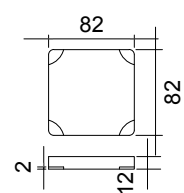

CUBE-X WM 120DB WALL MOUNT WASHBASIN

ART. NO.: 1031069 | RECTANGLE

TOP VIEW

REAR VIEW

SECTION A-A

SECTION B-B

DRAIN COVER

SPECIFICATIONS

MATERIAL

INFINITE[®] Solid Surfaces

AVAILABLE COLORS

PRODUCT SIZE

L1200 x D450 x H160mm

GROSS/NET WEIGHT

32.0kg / 26.5kg

WATER CAPACITY