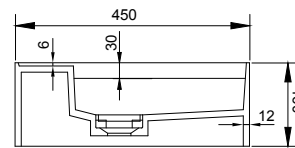

CUBE-X WM 120DB WALL MOUNT WASHBASIN

ART. NO.: 1031069 | RECTANGLE

TOP VIEW

REAR VIEW

SECTION A-A

SECTION B-B

DRAIN COVER

SPECIFICATIONS

MATERIAL

INFINITE[®] Solid Surfaces

AVAILABLE COLORS

PRODUCT SIZE

L1200 x D450 x H160mm

GROSS/NET WEIGHT

32.0kg / 26.5kg

WATER CAPACITY