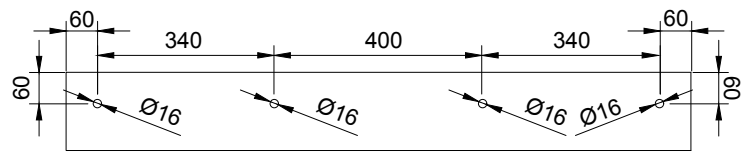

CUBE-X WM 120DB WALL MOUNT WASHBASIN

ART. NO.: 1031069 | RECTANGLE

TOP VIEW

REAR VIEW

SECTION A-A

SECTION B-B

DRAIN COVER

SPECIFICATIONS

MATERIAL

INFINITE[®] Solid Surfaces

AVAILABLE COLORS

PRODUCT SIZE

L1200 x D450 x H160mm

GROSS/NET WEIGHT

32.0kg / 26.5kg

WATER CAPACITY