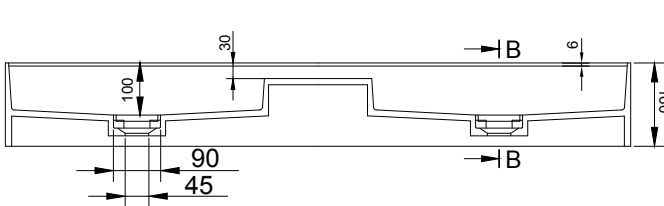

CUBE-X WM 120DB WALL MOUNT WASHBASIN

ART. NO.: 1031069 | RECTANGLE

TOP VIEW

REAR VIEW

SECTION A-A

SECTION B-B

DRAIN COVER

SPECIFICATIONS

MATERIAL

INFINITE[®] Solid Surfaces

AVAILABLE COLORS

PRODUCT SIZE

L1200 x D450 x H160mm

GROSS/NET WEIGHT

32.0kg / 26.5kg

WATER CAPACITY