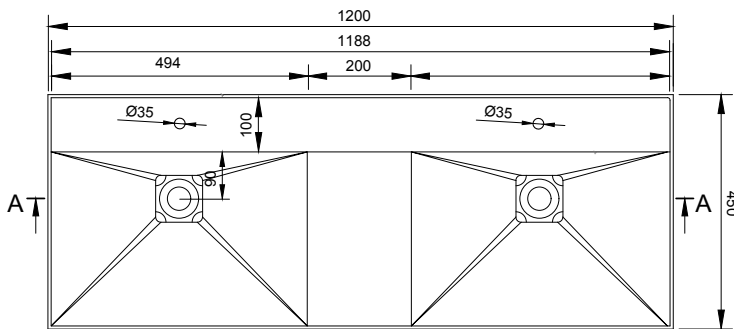

CUBE-X WM 120DB WALL MOUNT WASHBASIN

ART. NO.: 1031069 | RECTANGLE

TOP VIEW

REAR VIEW

SECTION A-A

SECTION B-B

DRAIN COVER

SPECIFICATIONS

MATERIAL

INFINITE[®] Solid Surfaces

AVAILABLE COLORS

PRODUCT SIZE

L1200 x D450 x H160mm

GROSS/NET WEIGHT

32.0kg / 26.5kg

WATER CAPACITY