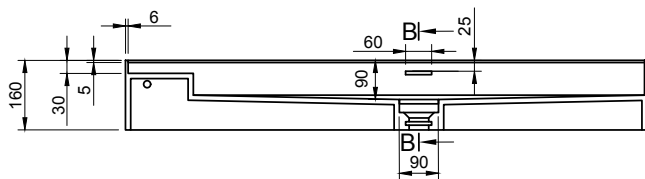

CUBE-X WM 120R WALL MOUNT WASHBASIN

ART. NO.: 1031068 | RECTANGLE

TOP VIEW

REAR VIEW

SECTION A-A

SECTION B-B

DRAIN COVER

SPECIFICATIONS

MATERIAL

INFINITE[®] Solid Surfaces

AVAILABLE COLORS

PRODUCT SIZE

L1200 x D450 x H160mm

GROSS/NET WEIGHT

26.5kg / 24.5kg

WATER CAPACITY