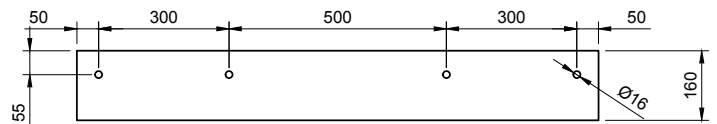

CUBE-X WM 120R WALL MOUNT WASHBASIN

ART. NO.: 1031068 | RECTANGLE

TOP VIEW

REAR VIEW

SECTION A-A

SECTION B-B

DRAIN COVER

SPECIFICATIONS

MATERIAL

INFINITE[®] Solid Surfaces

AVAILABLE COLORS

PRODUCT SIZE

L1200 x D450 x H160mm

GROSS/NET WEIGHT

26.5kg / 24.5kg

WATER CAPACITY