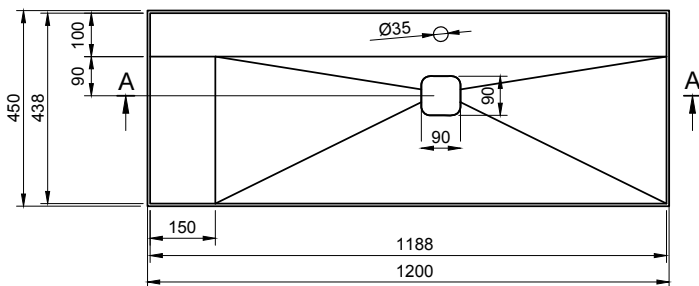

CUBE-X WM 120R WALL MOUNT WASHBASIN

ART. NO.: 1031068 | RECTANGLE

TOP VIEW

REAR VIEW

SECTION A-A

SECTION B-B

DRAIN COVER

SPECIFICATIONS

MATERIAL

INFINITE[®] Solid Surfaces

AVAILABLE COLORS

PRODUCT SIZE

L1200 x D450 x H160mm

GROSS/NET WEIGHT

26.5kg / 24.5kg

WATER CAPACITY