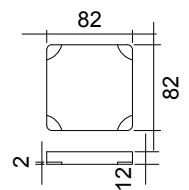

CUBE-X WM 120R WALL MOUNT WASHBASIN

ART. NO.: 1031068 | RECTANGLE

TOP VIEW

REAR VIEW

SECTION A-A

SECTION B-B

DRAIN COVER

SPECIFICATIONS

MATERIAL

INFINITE[®] Solid Surfaces

AVAILABLE COLORS

PRODUCT SIZE

L1200 x D450 x H160mm

GROSS/NET WEIGHT

26.5kg / 24.5kg

WATER CAPACITY