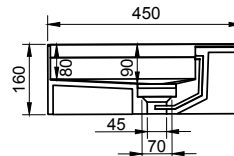

CUBE-X WM 120R WALL MOUNT WASHBASIN

ART. NO.: 1031068 | RECTANGLE

TOP VIEW

REAR VIEW

SECTION A-A

SECTION B-B

DRAIN COVER

SPECIFICATIONS

MATERIAL

INFINITE[®] Solid Surfaces

AVAILABLE COLORS

PRODUCT SIZE

L1200 x D450 x H160mm

GROSS/NET WEIGHT

26.5kg / 24.5kg

WATER CAPACITY