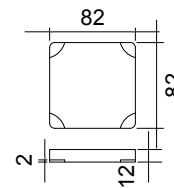

CUBE-X WM 90R WALL MOUNT WASHBASIN

ART. NO.: 1031067 | RECTANGLE

TOP VIEW

REAR VIEW

SECTION A-A

SECTION B-B

DRAIN COVER

SPECIFICATIONS

MATERIAL

INFINITE[®] Solid Surfaces

AVAILABLE COLORS

PRODUCT SIZE

L900 x D450 x H160mm

GROSS/NET WEIGHT

20.5kg / 19.0kg

WATER CAPACITY