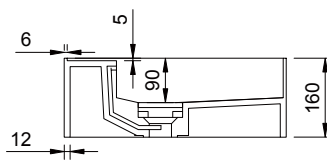

CUBE-X WM 90R WALL MOUNT WASHBASIN

ART. NO.: 1031067 | RECTANGLE

TOP VIEW

REAR VIEW

SECTION A-A

SECTION B-B

DRAIN COVER

SPECIFICATIONS

MATERIAL

INFINITE[®] Solid Surfaces

AVAILABLE COLORS

PRODUCT SIZE

L900 x D450 x H160mm

GROSS/NET WEIGHT

20.5kg / 19.0kg

WATER CAPACITY