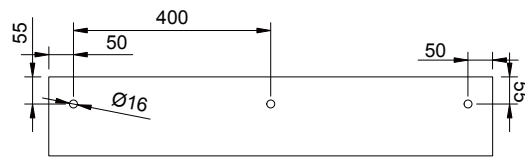

CUBE-X WM 90R WALL MOUNT WASHBASIN

ART. NO.: 1031067 | RECTANGLE

TOP VIEW

REAR VIEW

SECTION A-A

SECTION B-B

DRAIN COVER

SPECIFICATIONS

MATERIAL

INFINITE[®] Solid Surfaces

AVAILABLE COLORS

PRODUCT SIZE

L900 x D450 x H160mm

GROSS/NET WEIGHT

20.5kg / 19.0kg

WATER CAPACITY