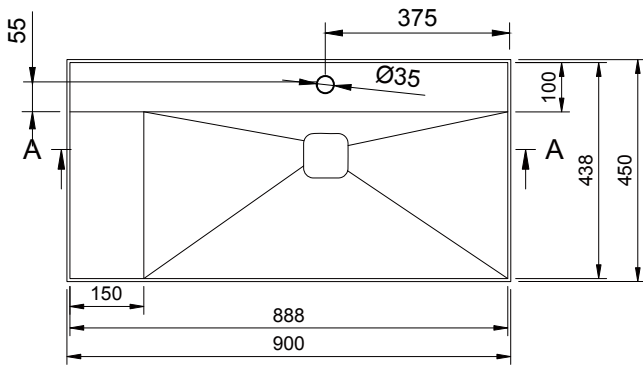

CUBE-X WM 90R WALL MOUNT WASHBASIN

ART. NO.: 1031067 | RECTANGLE

TOP VIEW

REAR VIEW

SECTION A-A

SECTION B-B

DRAIN COVER

SPECIFICATIONS

MATERIAL

INFINITE[®] Solid Surfaces

AVAILABLE COLORS

PRODUCT SIZE

L900 x D450 x H160mm

GROSS/NET WEIGHT

20.5kg / 19.0kg

WATER CAPACITY