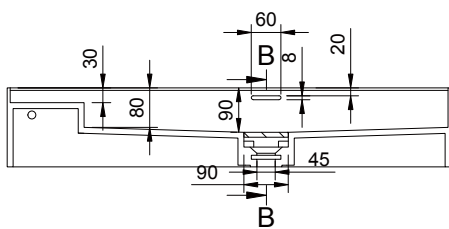

CUBE-X WM 90R WALL MOUNT WASHBASIN

ART. NO.: 1031067 | RECTANGLE

TOP VIEW

REAR VIEW

SECTION A-A

SECTION B-B

DRAIN COVER

SPECIFICATIONS

MATERIAL

INFINITE[®] Solid Surfaces

AVAILABLE COLORS

PRODUCT SIZE

L900 x D450 x H160mm

GROSS/NET WEIGHT

20.5kg / 19.0kg

WATER CAPACITY