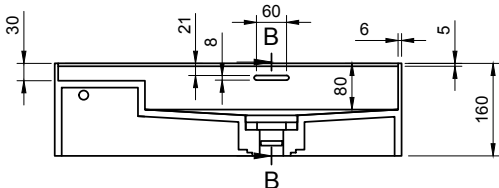

# CUBE-X WM 60R WALL MOUNT WASHBASIN

ART. NO.: 1031066 | RECTANGLE

TOP VIEW

REAR VIEW

SECTION A-A

SECTION B-B

DRAIN COVER

### PRODUCT SIZE

L600 x D450 x H160mm