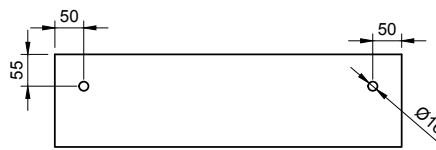

CUBE-X WM 60R WALL MOUNT WASHBASIN

ART. NO.: 1031066 | RECTANGLE

REAR VIEW

SPECIFICATIONS

MATERIAL

INFINITE® Solid Surfaces

AVAILABLE COLORS

PRODUCT SIZE

L600 x D450 x H160mm

GROSS/NET WEIGHT

20.5kg / 18.5kg

WATER CAPACITY

16.5L

REMARKS

Not Include Waste Pipe

ACCESSORIES LIST

*OPTIONAL