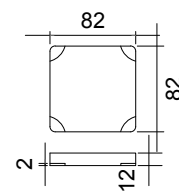

DRAIN COVER

SPECIFICATIONS

MATERIAL

INFINITE® Solid Surfaces