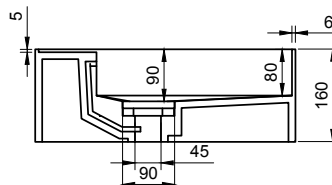

# CUBE-X WM 60R WALL MOUNT WASHBASIN

ART. NO.: 1031066 | RECTANGLE

TOP VIEW

REAR VIEW

SECTION A-A

SECTION B-B

DRAIN COVER

### PRODUCT SIZE

L600 x D450 x H160mm