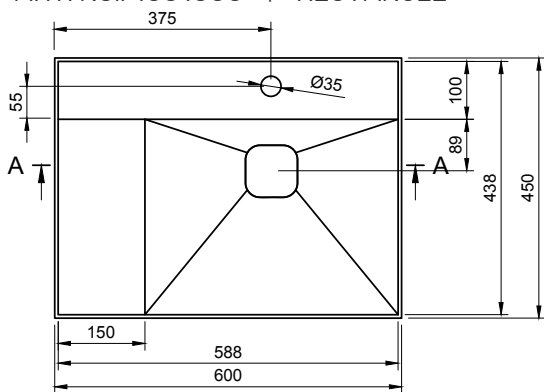

# CUBE-X WM 60R WALL MOUNT WASHBASIN

ART. NO.: 1031066 | RECTANGLE

TOP VIEW

REAR VIEW

SECTION A-A

SECTION B-B

DRAIN COVER

### PRODUCT SIZE

L600 x D450 x H160mm

### WATER CAPACITY

16.5L