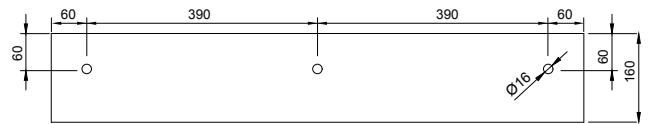

CUBE-X WM 90L WALL MOUNT WASHBASIN

ART. NO.: 1031064 | RECTANGLE

TOP VIEW

REAR VIEW

SECTION A-A

SECTION B-B

DRAIN COVER

SPECIFICATIONS

MATERIAL

INFINITE[®] Solid Surfaces

AVAILABLE COLORS

PRODUCT SIZE

L900 x D450 x H160mm

GROSS/NET WEIGHT

24.0kg / 20.5kg

WATER CAPACITY