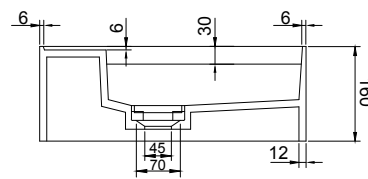

CUBE-X WM 90L WALL MOUNT WASHBASIN

ART. NO.: 1031064 | RECTANGLE

TOP VIEW

REAR VIEW

SECTION A-A

SECTION B-B

DRAIN COVER

SPECIFICATIONS

MATERIAL

INFINITE[®] Solid Surfaces

AVAILABLE COLORS

PRODUCT SIZE

L900 x D450 x H160mm

GROSS/NET WEIGHT

24.0kg / 20.5kg

WATER CAPACITY