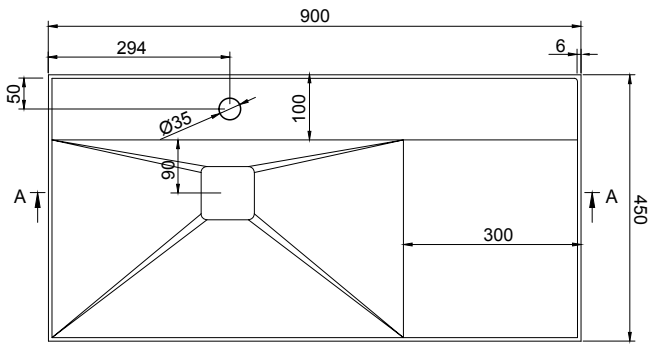

CUBE-X WM 90L WALL MOUNT WASHBASIN

ART. NO.: 1031064 | RECTANGLE

TOP VIEW

REAR VIEW

SECTION A-A

SECTION B-B

DRAIN COVER

SPECIFICATIONS

MATERIAL

INFINITE[®] Solid Surfaces

AVAILABLE COLORS

PRODUCT SIZE

L900 x D450 x H160mm

GROSS/NET WEIGHT

24.0kg / 20.5kg

WATER CAPACITY