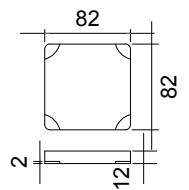

CUBE-X WM 90L WALL MOUNT WASHBASIN

ART. NO.: 1031064 | RECTANGLE

TOP VIEW

REAR VIEW

SECTION A-A

SECTION B-B

DRAIN COVER

SPECIFICATIONS

MATERIAL

INFINITE[®] Solid Surfaces

AVAILABLE COLORS

PRODUCT SIZE

L900 x D450 x H160mm

GROSS/NET WEIGHT

24.0kg / 20.5kg

WATER CAPACITY