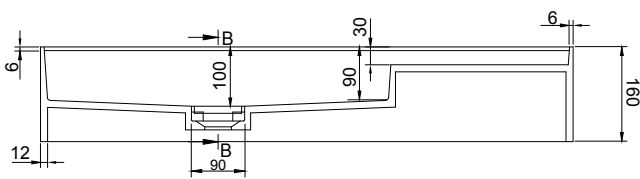

CUBE-X WM 90L WALL MOUNT WASHBASIN

ART. NO.: 1031064 | RECTANGLE

TOP VIEW

REAR VIEW

SECTION A-A

SECTION B-B

DRAIN COVER

SPECIFICATIONS

MATERIAL

INFINITE[®] Solid Surfaces

AVAILABLE COLORS

PRODUCT SIZE

L900 x D450 x H160mm

GROSS/NET WEIGHT

24.0kg / 20.5kg

WATER CAPACITY