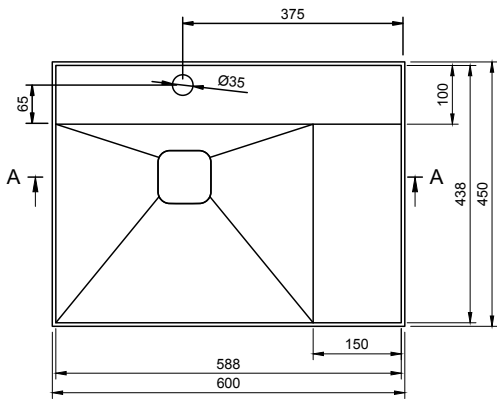

CUBE-X WM 60L WALL MOUNT WASHBASIN

ART. NO.: 1031063 | RECTANGLE

TOP VIEW

REAR VIEW

SECTION A-A

SECTION B-B

DRAIN COVER

SPECIFICATIONS

MATERIAL

INFINITE[®] Solid Surfaces

AVAILABLE COLORS

PRODUCT SIZE

L600 x D450 x H160mm

GROSS/NET WEIGHT

20.5kg / 18.5kg

WATER CAPACITY