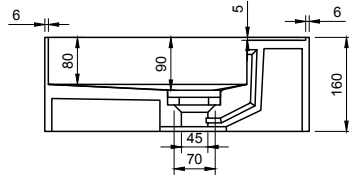

CUBE-X WM 60L WALL MOUNT WASHBASIN

ART. NO.: 1031063 | RECTANGLE

TOP VIEW

REAR VIEW

SECTION A-A

SECTION B-B

DRAIN COVER

SPECIFICATIONS

MATERIAL

INFINITE[®] Solid Surfaces

AVAILABLE COLORS

PRODUCT SIZE

L600 x D450 x H160mm

GROSS/NET WEIGHT

20.5kg / 18.5kg

WATER CAPACITY