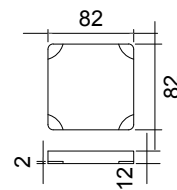

CUBE-X WM 60L WALL MOUNT WASHBASIN

ART. NO.: 1031063 | RECTANGLE

TOP VIEW

REAR VIEW

SECTION A-A

SECTION B-B

DRAIN COVER

SPECIFICATIONS

MATERIAL

INFINITE[®] Solid Surfaces

AVAILABLE COLORS

PRODUCT SIZE

L600 x D450 x H160mm

GROSS/NET WEIGHT

20.5kg / 18.5kg

WATER CAPACITY