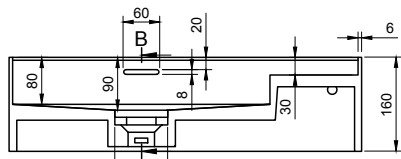

CUBE-X WM 60L WALL MOUNT WASHBASIN

ART. NO.: 1031063 | RECTANGLE

TOP VIEW

REAR VIEW

SECTION A-A

SECTION B-B

DRAIN COVER

SPECIFICATIONS

MATERIAL

INFINITE[®] Solid Surfaces

AVAILABLE COLORS

PRODUCT SIZE

L600 x D450 x H160mm

GROSS/NET WEIGHT

20.5kg / 18.5kg

WATER CAPACITY