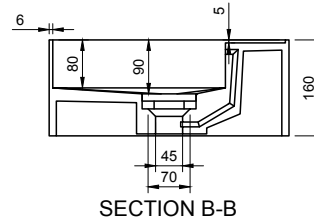

CUBE-X WM 100 WALL MOUNT WASHBASIN

ART. NO.: 1031062 | RECTANGLE

SPECIFICATIONS

MATERIAL

INFINITE[®] Solid Surfaces

AVAILABLE COLORS

PRODUCT SIZE

L1000 x D400 x H160mm

GROSS/NET WEIGHT

30.0kg / 28.0kg

WATER CAPACITY

24.0L

REMARKS

Not Include Waste Pipe

ACCESSORIES LIST

9000060
Pop-Up Drainage