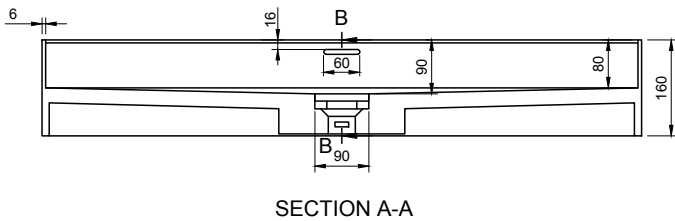

CUBE-X WM 100 WALL MOUNT WASHBASIN

ART. NO.: 1031062 | RECTANGLE

SPECIFICATIONS

MATERIAL

INFINITE[®] Solid Surfaces

AVAILABLE COLORS

PRODUCT SIZE

L1000 x D400 x H160mm

GROSS/NET WEIGHT

30.0kg / 28.0kg

WATER CAPACITY

24.0L

REMARKS

Not Include Waste Pipe

ACCESSORIES LIST

9000060
Pop-Up Drainage