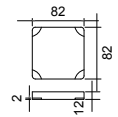

CUBE-X WM 100 WALL MOUNT WASHBASIN

ART. NO.: 1031062 | RECTANGLE

SPECIFICATIONS

MATERIAL

INFINITE[®] Solid Surfaces

AVAILABLE COLORS

PRODUCT SIZE

L1000 x D400 x H160mm

GROSS/NET WEIGHT

30.0kg / 28.0kg

WATER CAPACITY

24.0L

REMARKS

Not Include Waste Pipe

ACCESSORIES LIST

9000060
Pop-Up Drainage