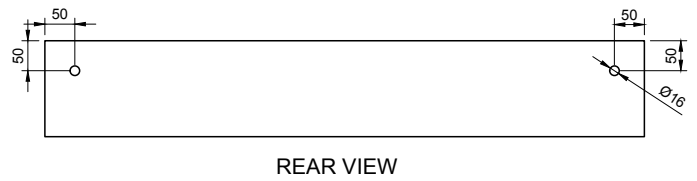

CUBE-X WM 100 WALL MOUNT WASHBASIN

ART. NO.: 1031062 | RECTANGLE

SPECIFICATIONS

MATERIAL

INFINITE[®] Solid Surfaces

AVAILABLE COLORS

PRODUCT SIZE

L1000 x D400 x H160mm

GROSS/NET WEIGHT

30.0kg / 28.0kg

WATER CAPACITY

24.0L

REMARKS

Not Include Waste Pipe

ACCESSORIES LIST

9000060
Pop-Up Drainage