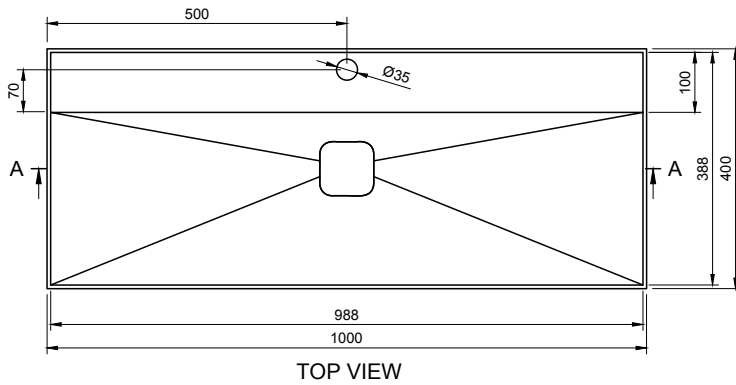

CUBE-X WM 100 WALL MOUNT WASHBASIN

ART. NO.: 1031062 | RECTANGLE

SPECIFICATIONS

MATERIAL

INFINITE[®] Solid Surfaces

AVAILABLE COLORS

PRODUCT SIZE

L1000 x D400 x H160mm

GROSS/NET WEIGHT

30.0kg / 28.0kg

WATER CAPACITY

24.0L

REMARKS

Not Include Waste Pipe

ACCESSORIES LIST

9000060
Pop-Up Drainage