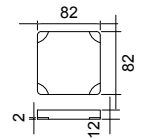

# CUBE-X WM 90 WALL MOUNT WASHBASIN

ART. NO.: 1031061 | RECTANGLE

TOP VIEW

REAR VIEW

SECTION A-A

SECTION B-B

DRAIN COVER

## SPECIFICATIONS

**MATERIAL**

INFINITE<sup>®</sup> Solid Surfaces

**AVAILABLE COLORS**

**PRODUCT SIZE**

L900 x D400 x H160mm

**GROSS/NET WEIGHT**

29.0kg / 27.5kg