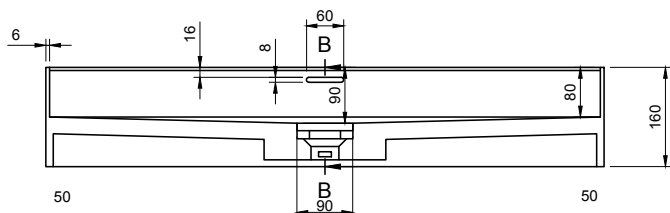

# CUBE-X WM 90 WALL MOUNT WASHBASIN

ART. NO.: 1031061 | RECTANGLE

TOP VIEW

REAR VIEW

SECTION A-A

SECTION B-B

DRAIN COVER

## SPECIFICATIONS

**MATERIAL**

INFINITE<sup>®</sup> Solid Surfaces

**AVAILABLE COLORS**

**PRODUCT SIZE**

L900 x D400 x H160mm

**GROSS/NET WEIGHT**

29.0kg / 27.5kg