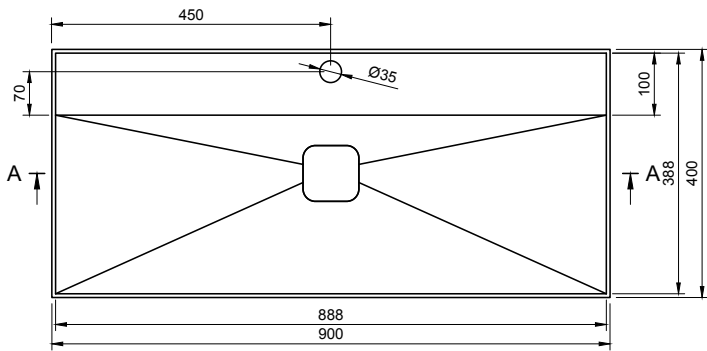

# CUBE-X WM 90 WALL MOUNT WASHBASIN

ART. NO.: 1031061 | RECTANGLE

TOP VIEW

REAR VIEW

SECTION A-A

SECTION B-B

DRAIN COVER

## SPECIFICATIONS

**MATERIAL**

INFINITE<sup>®</sup> Solid Surfaces

**AVAILABLE COLORS**

**PRODUCT SIZE**

L900 x D400 x H160mm

**GROSS/NET WEIGHT**

29.0kg / 27.5kg

**WATER CAPACITY**

21.5L

**REMARKS**

Not Include Waste Pipe