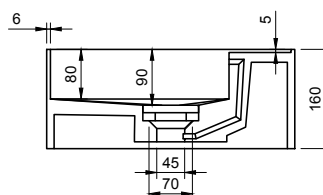

# CUBE-X WM 90 WALL MOUNT WASHBASIN

ART. NO.: 1031061 | RECTANGLE

TOP VIEW

REAR VIEW

SECTION A-A

SECTION B-B

DRAIN COVER

## SPECIFICATIONS

**MATERIAL**

INFINITE<sup>®</sup> Solid Surfaces

**AVAILABLE COLORS**

**PRODUCT SIZE**

L900 x D400 x H160mm

**GROSS/NET WEIGHT**

29.0kg / 27.5kg

**WATER CAPACITY**

21.5L

**REMARKS**

Not Include Waste Pipe