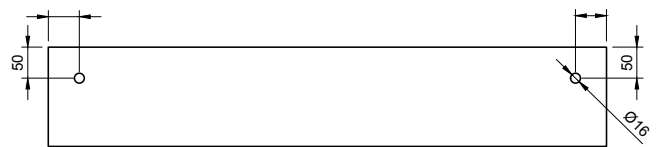

# CUBE-X WM 90 WALL MOUNT WASHBASIN

ART. NO.: 1031061 | RECTANGLE

TOP VIEW

REAR VIEW

SECTION A-A

SECTION B-B

DRAIN COVER

## SPECIFICATIONS

**MATERIAL**

INFINITE<sup>®</sup> Solid Surfaces

**AVAILABLE COLORS**

**PRODUCT SIZE**

L900 x D400 x H160mm

**GROSS/NET WEIGHT**

29.0kg / 27.5kg