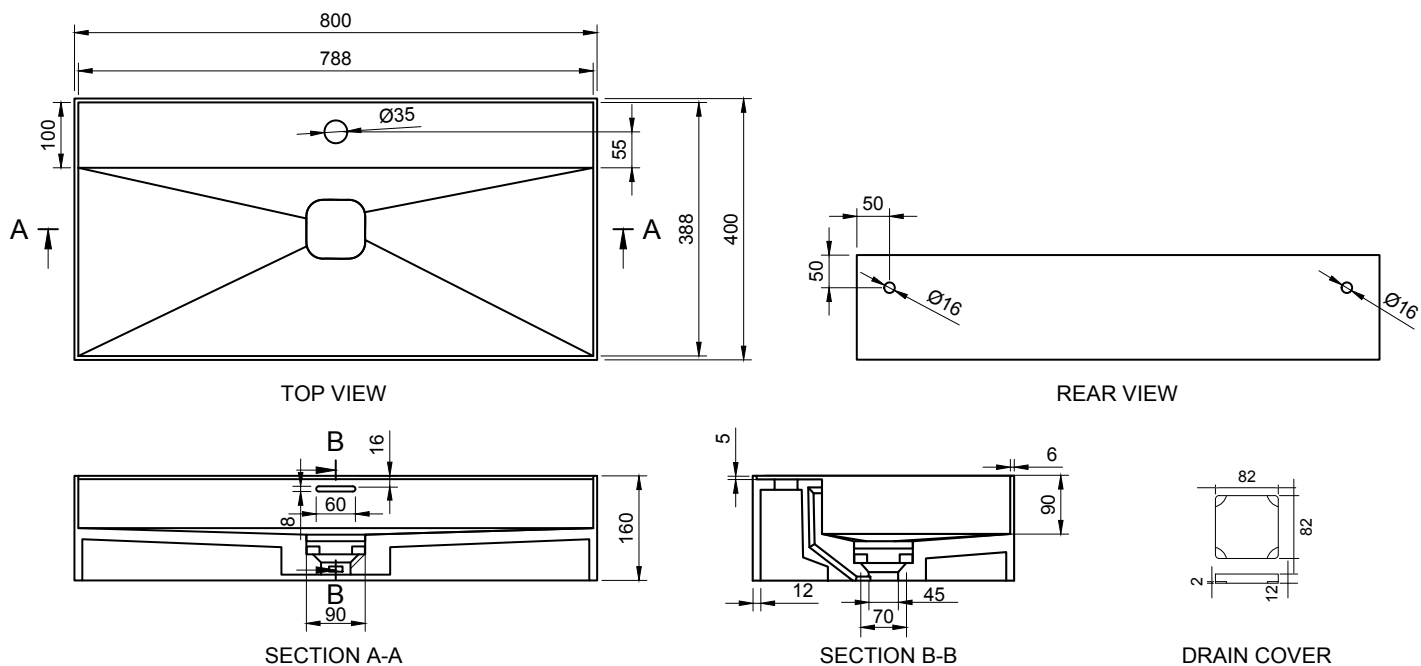

CUBE-X WM 80 WALL MOUNT WASHBASIN

ART. NO.: 1031060 | RECTANGLE

SPECIFICATIONS

MATERIAL

INFINITE[®] Solid Surfaces

AVAILABLE COLORS

PRODUCT SIZE

L800 x D400 x H160mm

GROSS/NET WEIGHT

21.5kg / 18.0kg

WATER CAPACITY

19.5L

REMARKS

Not Include Waste Pipe

ACCESSORIES LIST

9000060
Pop-Up Drainage