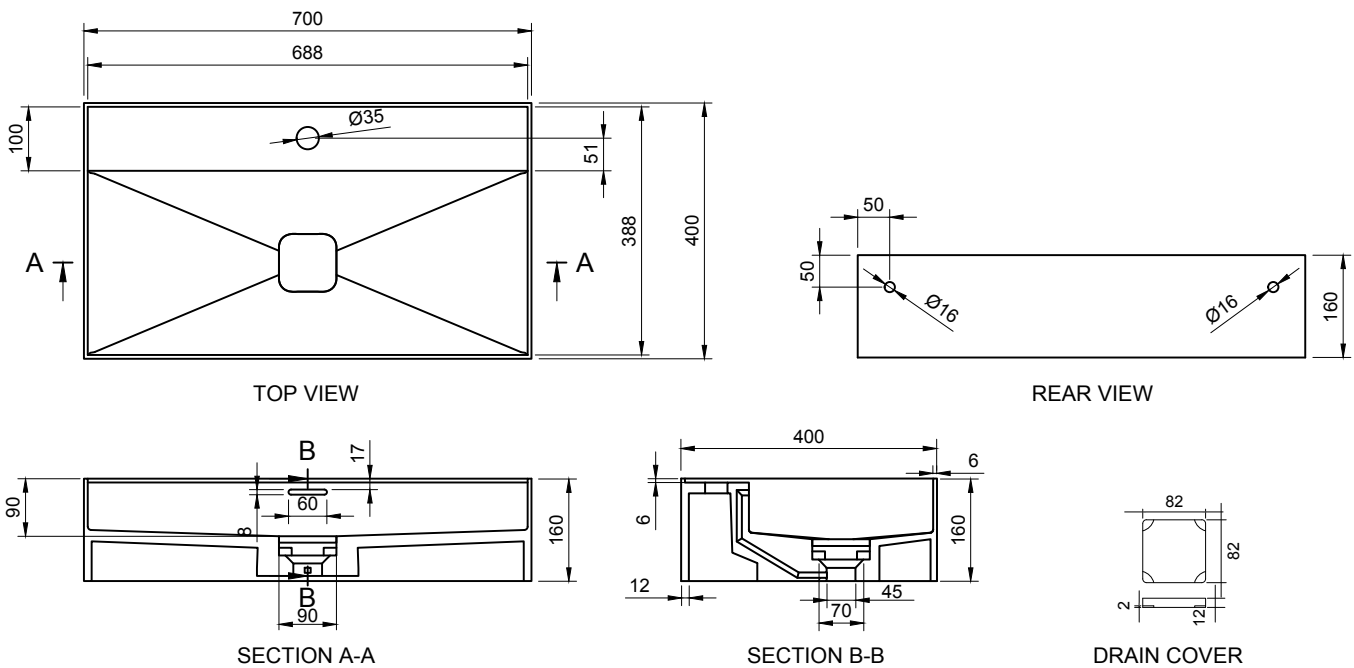

## CUBE-X WM 70 WALL MOUNT WASHBASIN

ART. NO.: 1031059 | RECTANGLE

### SPECIFICATIONS

**MATERIAL**

INFINITE<sup>®</sup> Solid Surfaces

**AVAILABLE COLORS**

**PRODUCT SIZE**

L700 x D400 x H160mm

**GROSS/NET WEIGHT**

22.5kg / 21.0kg

**WATER CAPACITY**

16.5L

**REMARKS**

Not Include Waste Pipe