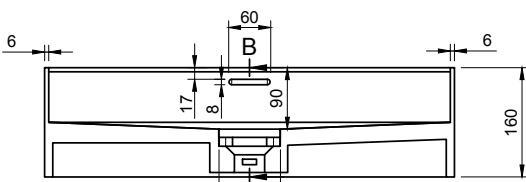

CUBE-X WM 60 WALL MOUNT WASHBASIN

ART. NO.: 1031058 | RECTANGLE

TOP VIEW

REAR VIEW

SECTION A-A

SECTION B-B

DRAIN COVER

SPECIFICATIONS

MATERIAL

INFINITE[®] Solid Surfaces

AVAILABLE COLORS

PRODUCT SIZE

L600 x D400 x H160mm

GROSS/NET WEIGHT

17.5kg / 14.0kg

WATER CAPACITY