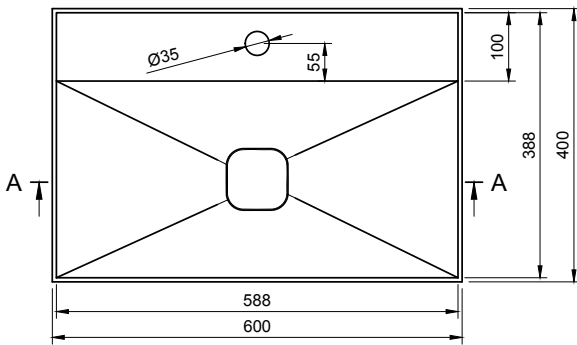

CUBE-X WM 60 WALL MOUNT WASHBASIN

ART. NO.: 1031058 | RECTANGLE

TOP VIEW

REAR VIEW

SECTION A-A

SECTION B-B

DRAIN COVER

SPECIFICATIONS

MATERIAL

INFINITE[®] Solid Surfaces

AVAILABLE COLORS

PRODUCT SIZE

L600 x D400 x H160mm

GROSS/NET WEIGHT

17.5kg / 14.0kg

WATER CAPACITY