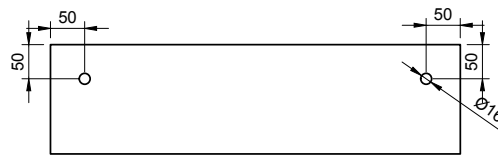

CUBE-X WM 60 WALL MOUNT WASHBASIN

ART. NO.: 1031058 | RECTANGLE

TOP VIEW

REAR VIEW

SECTION A-A

SECTION B-B

DRAIN COVER

SPECIFICATIONS

MATERIAL

INFINITE[®] Solid Surfaces

AVAILABLE COLORS

PRODUCT SIZE

L600 x D400 x H160mm

GROSS/NET WEIGHT

17.5kg / 14.0kg

WATER CAPACITY