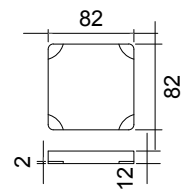

CUBE-X WM 60 WALL MOUNT WASHBASIN

ART. NO.: 1031058 | RECTANGLE

TOP VIEW

REAR VIEW

SECTION A-A

SECTION B-B

DRAIN COVER

SPECIFICATIONS

MATERIAL

INFINITE[®] Solid Surfaces

AVAILABLE COLORS

PRODUCT SIZE

L600 x D400 x H160mm

GROSS/NET WEIGHT

17.5kg / 14.0kg

WATER CAPACITY