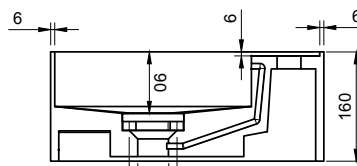

CUBE-X WM 60 WALL MOUNT WASHBASIN

ART. NO.: 1031058 | RECTANGLE

TOP VIEW

REAR VIEW

SECTION A-A

SECTION B-B

DRAIN COVER

SPECIFICATIONS

MATERIAL

INFINITE[®] Solid Surfaces

AVAILABLE COLORS

PRODUCT SIZE

L600 x D400 x H160mm

GROSS/NET WEIGHT

17.5kg / 14.0kg

WATER CAPACITY