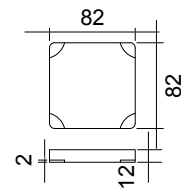

CUBE-X WM 50 WALL MOUNT WASHBASIN

ART. NO.: 1031057 | RECTANGLE

TOP VIEW

REAR VIEW

SECTION A-A

SECTION B-B

DRAIN COVER

SPECIFICATIONS

MATERIAL

INFINITE[®] Solid Surfaces

AVAILABLE COLORS

PRODUCT SIZE

L500 x D400 x H160mm

GROSS/NET WEIGHT

17.5kg / 14.5kg

WATER CAPACITY