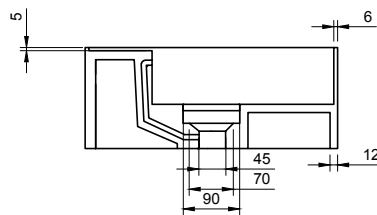

CUBE-X WM 50 WALL MOUNT WASHBASIN

ART. NO.: 1031057 | RECTANGLE

TOP VIEW

REAR VIEW

SECTION A-A

SECTION B-B

DRAIN COVER

SPECIFICATIONS

MATERIAL

INFINITE[®] Solid Surfaces

AVAILABLE COLORS

PRODUCT SIZE

L500 x D400 x H160mm

GROSS/NET WEIGHT

17.5kg / 14.5kg

WATER CAPACITY