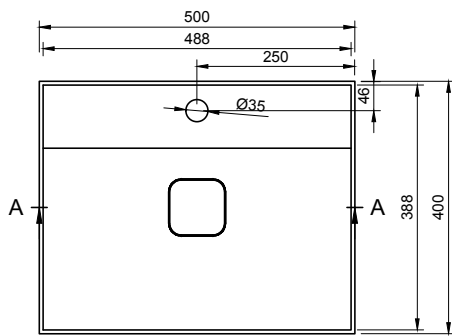

CUBE-X WM 50 WALL MOUNT WASHBASIN

ART. NO.: 1031057 | RECTANGLE

TOP VIEW

REAR VIEW

SECTION A-A

SECTION B-B

DRAIN COVER

SPECIFICATIONS

MATERIAL

INFINITE[®] Solid Surfaces

AVAILABLE COLORS

PRODUCT SIZE

L500 x D400 x H160mm

GROSS/NET WEIGHT

17.5kg / 14.5kg

WATER CAPACITY