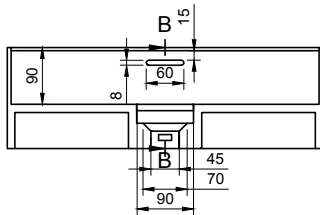

CUBE-X WM 50 WALL MOUNT WASHBASIN

ART. NO.: 1031057 | RECTANGLE

TOP VIEW

REAR VIEW

SECTION A-A

SECTION B-B

DRAIN COVER

SPECIFICATIONS

MATERIAL

INFINITE[®] Solid Surfaces

AVAILABLE COLORS

PRODUCT SIZE

L500 x D400 x H160mm

GROSS/NET WEIGHT

17.5kg / 14.5kg

WATER CAPACITY