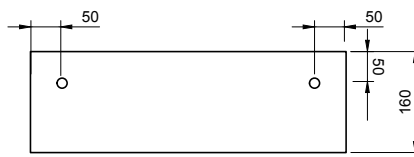

CUBE-X WM 50 WALL MOUNT WASHBASIN

ART. NO.: 1031057 | RECTANGLE

TOP VIEW

REAR VIEW

SECTION A-A

SECTION B-B

DRAIN COVER

SPECIFICATIONS

MATERIAL

INFINITE[®] Solid Surfaces

AVAILABLE COLORS

PRODUCT SIZE

L500 x D400 x H160mm

GROSS/NET WEIGHT

17.5kg / 14.5kg

WATER CAPACITY